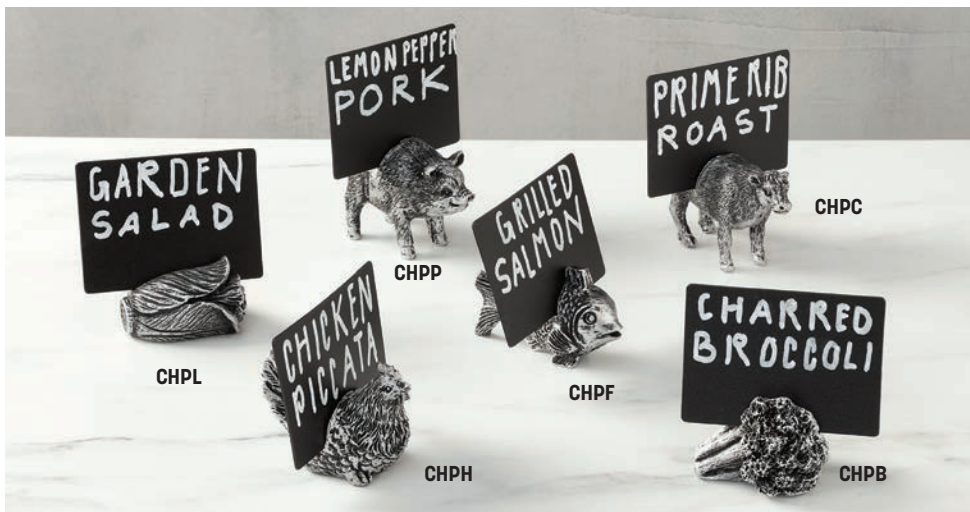

Whimsical Card Holders

Add a touch of whimsy to your buffet! Featuring our favorites from the farm, these card holders can creatively label corresponding dishes on the buffet or hold promotional menu specials or place cards on the tabletop.

- **CHPH** Hen
  2 3/8" L x 1 1/2" W x 1 7/8" H (6 x 3.8 x 4.8 cm)
- **CHPP** Pig
  2 5/8" L x 1 1/2" W x 1 3/4" H (6.7 x 3.8 x 4.4 cm)
- **CHPF** Fish
  2 3/4" L x 1 1/4" W x 1 5/8" H (7 x 3.2 x 4.1 cm)
- **CHPC** Cow
  3" L x 1 3/8" W x 2" H (7.6 x 3.5 x 5.1 cm)
- **CHPB** Broccoli
  2" L x 1 3/4" W x 1 1/2" H (5.1 x 4.4 x 3.8 cm)
- **CHPL** Lettuce
  2" L x 1 1/2" W x 1 1/8" H (5.1 x 3.8 x 2.9 cm)