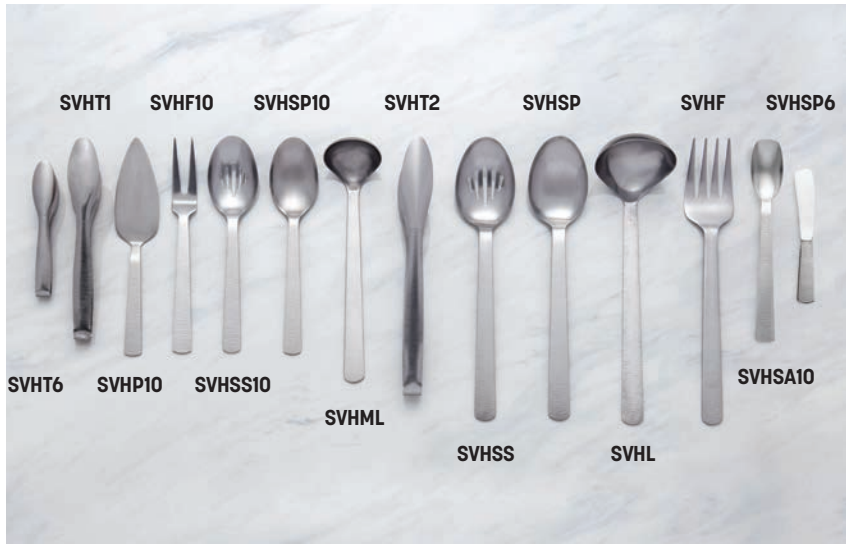

Stainless Steel

- **SVHT6** 6" L Serving Tongs (15.2 cm)
- **SVHT1** 9" L Serving Tongs (22.9 cm)
- **SVHP10** 10" L Pie Server (25.4 cm)
- **SVHF10** 10" L Cold Meat Fork (25.4 cm)
- **SVHSS10** 10" L Slotted Spoon (25.4 cm)
- **SVHSP10** 10" L Solid Spoon (25.4 cm)
- **SVHML** 1½ oz., 11½" L Ladle (44.4 mL, 29.2 cm)
- **SVHT2** 11¾" L Serving Tongs (29.8 cm)
- **SVHSS** 13¼" L Slotted Spoon (33.7 cm)
- **SVHSP** 13¼" L Solid Spoon (33.7 cm)
- **SVHL** 3½ oz., 13" L Ladle (103.5 mL, 33 cm)
- **SVHF** 13" L Cold Meat Fork (33 cm)
- **SVHSA10** ½ oz., 9¾" L Salad Spoon (14.8 mL, 23.8 cm)
- **SVHSP6** 6⅝" L Spreader (16.8 cm)