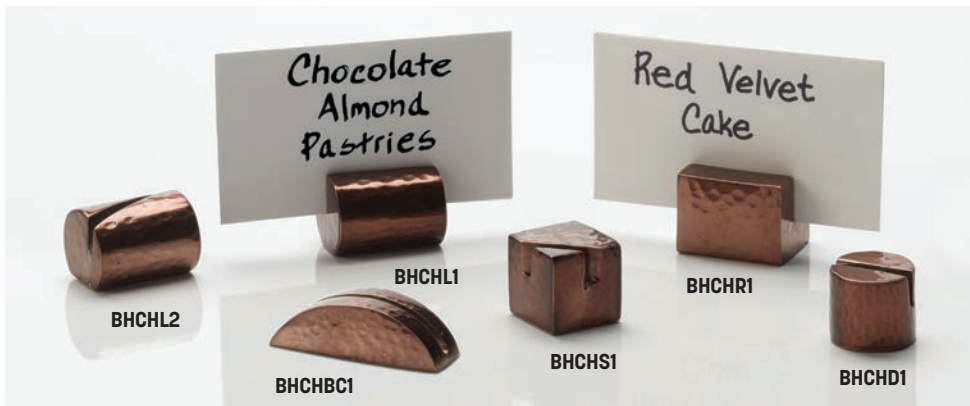

Copper

- **BHCHL2** Angled Cut Cylinder
  1 1/4" L x 7/8" W x 7/8" H (3.2 x 2.2 x 2.2 cm)
- **BHCHL1** Cylinder
  1 1/4" L x 7/8" W x 7/8" H (3.2 x 2.2 x 2.2 cm)
- **BHCHBC1** Half Moon
  2 1/8" L x 3/4" W x 3/4" H (5.4 x 1.9 x 1.9 cm)
- **BHCHS1** Angled Cut Square
  7/8" Sq. (2.2 cm)
- **BHCHR1** Rectangular
  1" L x 1 1/4" W x 1" H (2.5 x 3.2 x 2.5 cm)
- **BHCHD1** Round
  7/8" Dia. x 3/4" H (2.2 x 1.9 cm)