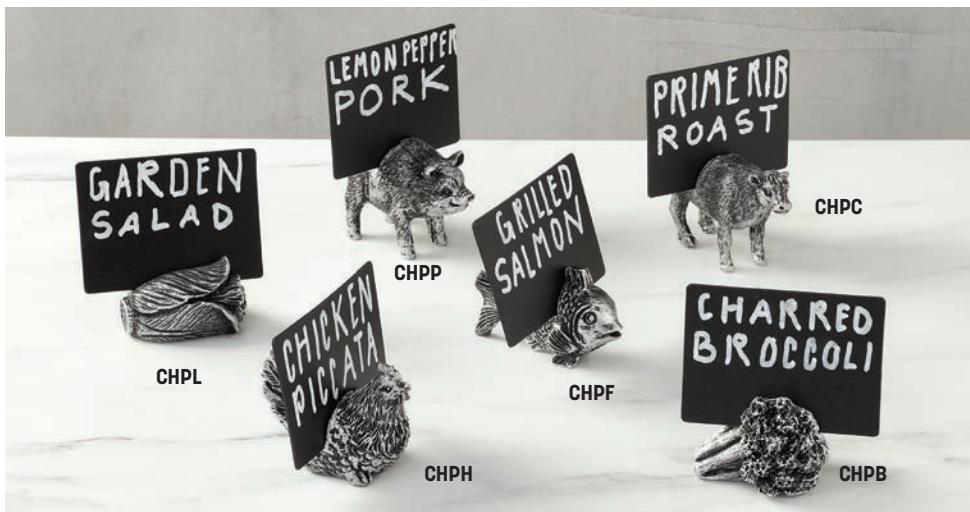

Whimsical Card Holders 🔹

Add a touch of whimsy to your buffet! Featuring our favorites from the farm, these card holders can creatively label corresponding dishes on the buffet or hold promotional menu specials or place cards on the tabletop.

- **CHPH** Hen
  2 3/8" L x 1 1/2" W x 1 7/8" H (6 x 3.8 x 4.8 cm)
- **CHPP** Pig
  2 5/8" L x 1 1/2" W x 1 3/4" H (6.7 x 3.8 x 4.4 cm)
- **CHPF** Fish
  2 3/4" L x 1 1/4" W x 1 5/8" H (7 x 3.2 x 4.1 cm)
- **CHPC** Cow
  3" L x 1 3/8" W x 2" H (7.6 x 3.5 x 5.1 cm)
- **CHPB** Broccoli
  2" L x 1 3/4" W x 1 1/2" H (5.1 x 4.4 x 3.8 cm)
- **CHPL** Lettuce
  2" L x 1 1/2" W x 1 1/8" H (5.1 x 3.8 x 2.9 cm)