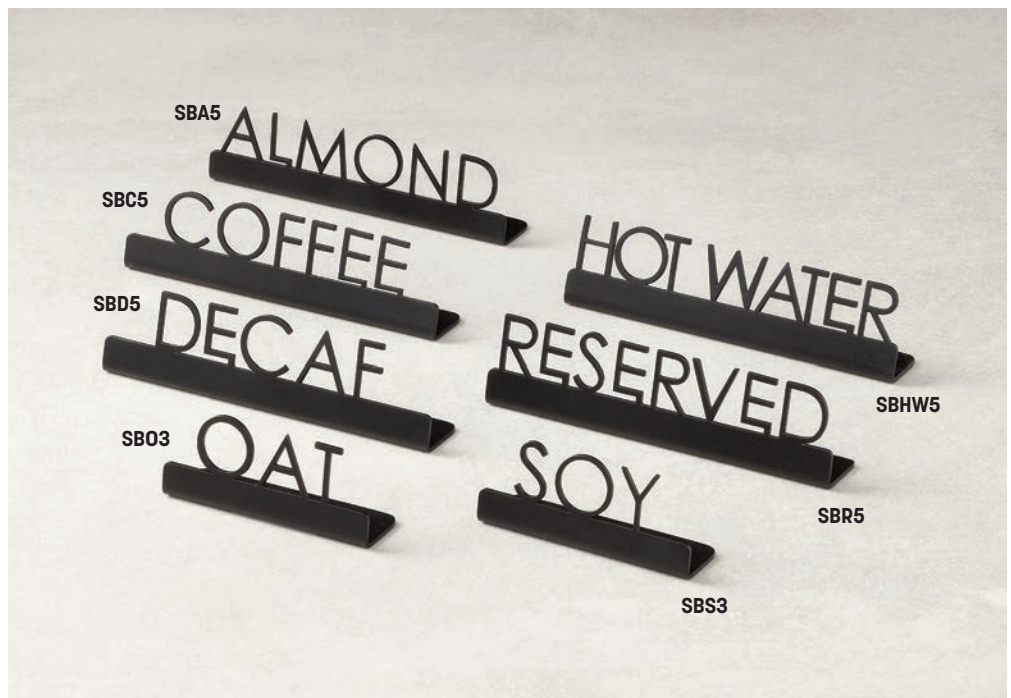

Black

SBA5	Almond Sign 5" L x 3/4" W x 1 1/4" H (12.7 x 1.9 x 3.2 cm)
SBS3	Soy Sign 3" L x 3/4" W x 1 1/4" H (7.6 x 1.9 x 3.2 cm)
SB03	Oat Sign 3" L x 3/4" W x 1 1/4" H (7.6 x 1.9 x 3.2 cm)
SBD5	Decaf Sign 5" L x 3/4" W x 1 1/4" H (12.7 x 1.9 x 3.2 cm)
SBR5	Reserved Sign 5" L x 3/4" W x 1 1/4" H (12.7 x 1.9 x 3.2 cm)
SBC5	Coffee Sign 5" L x 3/4" W x 1 1/4" H (12.7 x 1.9 x 3.2 cm)
SBHW5	Hot Water Sign 5" L x 3/4" W x 1 1/4" H (12.7 x 1.9 x 3.2 cm)