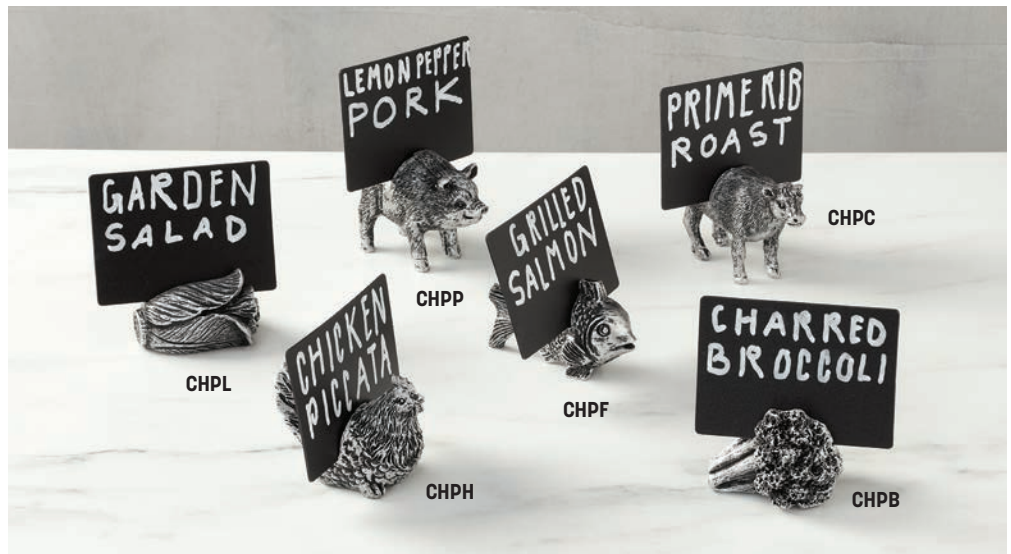

Whimsical Card Holders

Add a touch of whimsy to your buffet! Featuring our favorites from the farm, these card holders can creatively label corresponding dishes on the buffet or hold promotional menu specials or place cards on the tabletop.

CHPH	Hen 2 3/8" L x 1 1/2" W x 1 7/8" H (6 x 3.8 x 4.8 cm)
CHPP	Pig 2 5/8" L x 1 1/2" W x 1 3/4" H (6.7 x 3.8 x 4.4 cm)
CHPF	Fish 2 3/4" L x 1 1/4" W x 1 5/8" H (7 x 3.2 x 4.1 cm)
CHPC	Cow 3" L x 1 3/8" W x 2" H (7.6 x 3.5 x 5.1 cm)
CHPB	Broccoli 2" L x 1 3/4" W x 1 1/2" H (5.1 x 4.4 x 3.8 cm)
CHPL	Lettuce 2" L x 1 1/2" W x 1 1/8" H (5.1 x 3.8 x 2.9 cm)