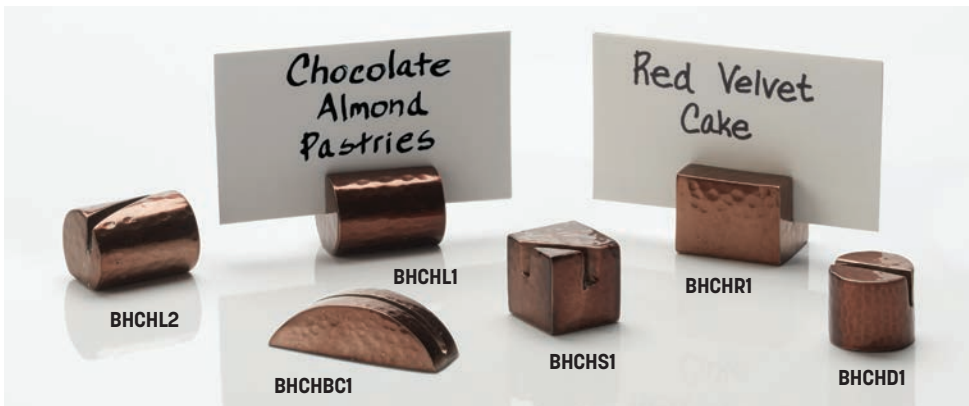

Copper

- **BHCHL2** Angled Cut Cylinder
  1 1/4" L x 7/8" W x 7/8" H (3.2 x 2.2 x 2.2 cm)
- **BHCHL1** Cylinder
  1 1/4" L x 7/8" W x 7/8" H (3.2 x 2.2 x 2.2 cm)
- **BHCHBC1** Half Moon
  2 1/8" L x 3/4" W x 3/4" H (5.4 x 1.9 x 1.9 cm)
- **BHCHS1** Angled Cut Square
  7/8" Sq. (2.2 cm)
- **BHCHR1** Rectangular
  1" L x 1 1/4" W x 1" H (2.5 x 3.2 x 2.5 cm)
- **BHCHD1** Round
  7/8" Dia. x 3/4" H (2.2 x 1.9 cm)