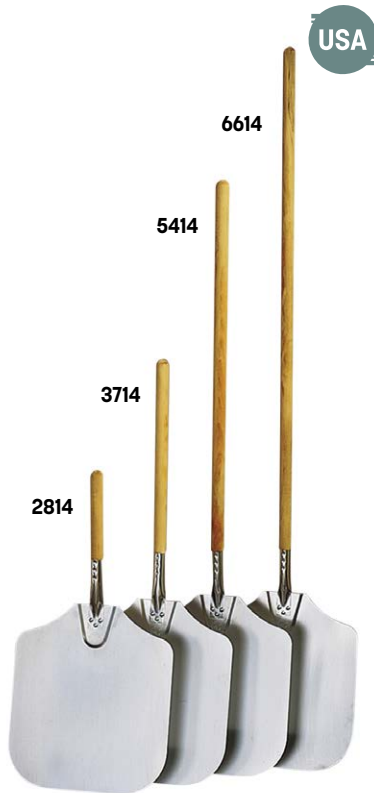

Perf P For pricing, visit amnow.com