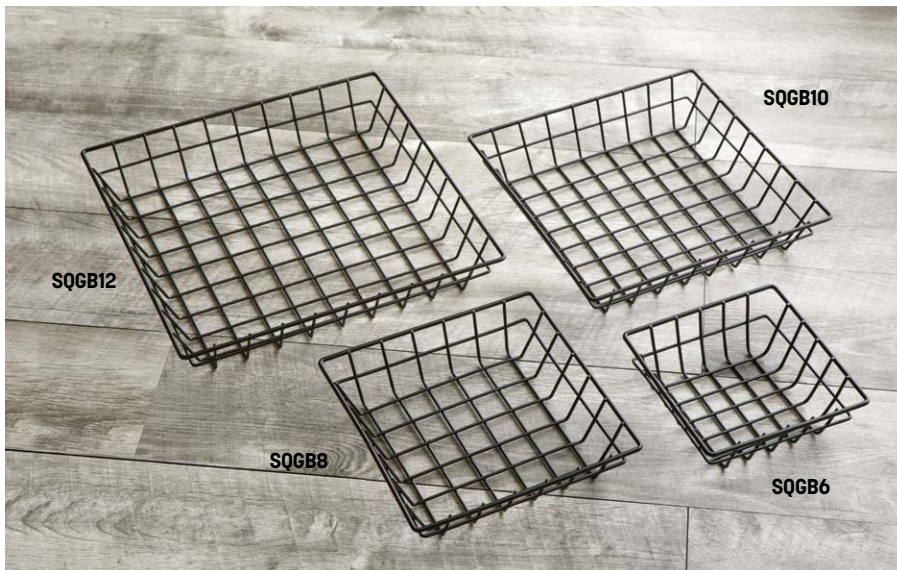

 GCRC1362 Chrome
13" L x 6" W x 2 1/2" H
(33 x 15.2 x 6.4 cm)

GCSS6132 Stainless Steel
13" L x 6" W x 2 1/2" H
(33 x 15.2 x 6.4 cm)

RMB59C

RMB95B shown with
FFC337 fry cup

SSRT962

GCRB2613

GCSS6132

GCRC1362 shown with
FRYR375 fry basket and
MRF350W ramekin

SQGS10 shown with SSP35 mini pail and MB1 sauce cup

SQGS6

SQGS8

SQGS12

Square Grid Baskets

The classic, squared. Our popular wire baskets now come in multiple square sizes. Think beyond the plate for burgers and fries, sandwiches or appetizers.