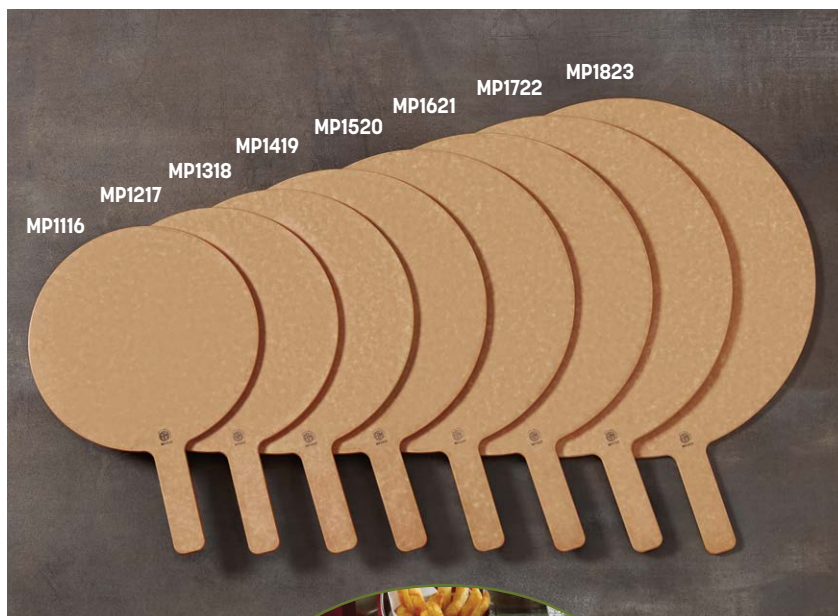

Pressed Wood Pizza Peels

MP1222 12" L x 14" W Blade, 22" L with Handle
(30.5 x 35.6, 55.9 cm)

MP1424 14" L x 16" W Blade, 24" L with Handle
(35.6 x 40.6, 61 cm)

MP1626 16" L x 17" W Blade, 26" L with Handle
(40.6 x 43.2, 66 cm)