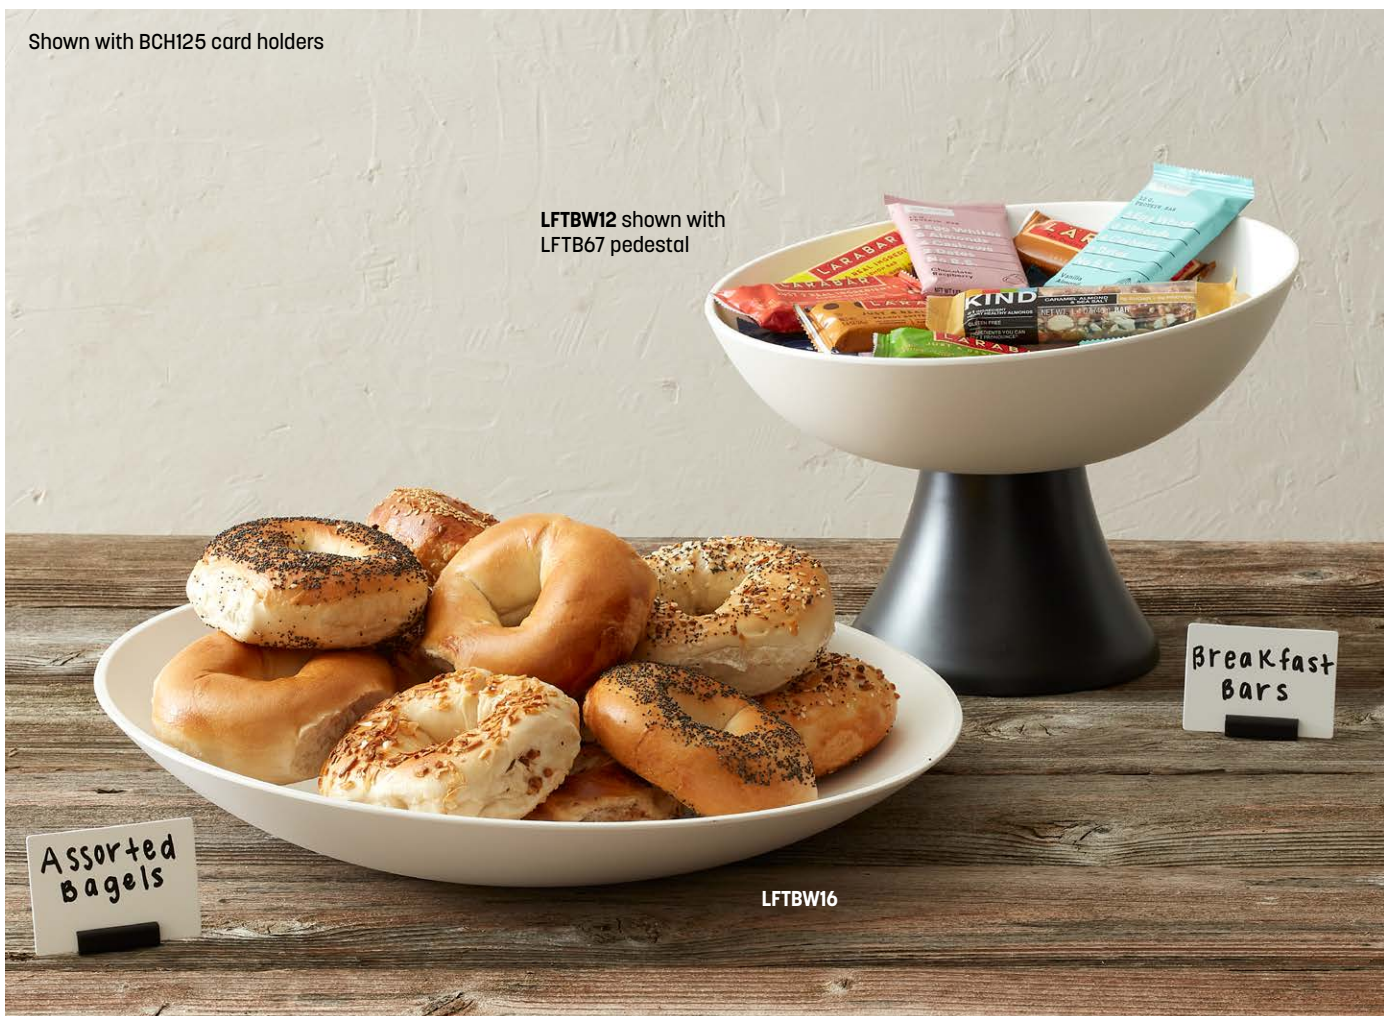

Shown with BCH125 card holders

LFTBW12 shown with
LFTB67 pedestal

LFTBW16