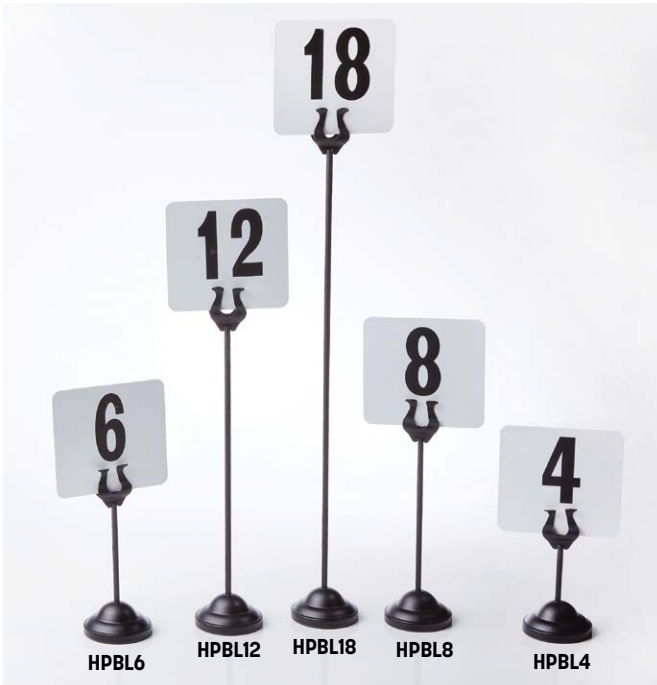

Harp Weighted Number Stands

Gold

- **HPG4** 2 ¼" Dia. x 4" H
  (5.7 x 10.2 cm)
- **HPG6** 2 ¼" Dia. x 6" H
  (5.7 x 15.2 cm)
- **HPG8** 2 ¼" Dia. x 8" H
  (5.7 x 20.3 cm)
- **HPG12** 2 ¼" Dia. x 12" H
  (5.7 x 30.5 cm)
- **HPG18** 2 ¼" Dia. x 18" H
  (5.7 x 45.7 cm)

Black

- **HPBL4** 2 ¼" Dia. x 4" H
  (5.7 x 10.2 cm)
- **HPBL6** 2 ¼" Dia. x 6" H
  (5.7 x 15.2 cm)
- **HPBL8** 2 ¼" Dia. x 8" H
  (5.7 x 20.3 cm)
- **HPBL12** 2 ¼" Dia. x 12" H
  (5.7 x 30.5 cm)
- **HPBL18** 2 ¼" Dia. x 18" H
  (5.7 x 45.7 cm)

Chrome

- **HPCH4** 2 ¼" Dia. x 4" H
  (5.7 x 10.2 cm)
- **HPCH6** 2 ¼" Dia. x 6" H
  (5.7 x 15.2 cm)
- **HPCH8** 2 ¼" Dia. x 8" H
  (5.7 x 20.3 cm)
- **HPCH12** 2 ¼" Dia. x 12" H
  (5.7 x 30.5 cm)
- **HPCH18** 2 ¼" Dia. x 18" H
  (5.7 x 45.7 cm)