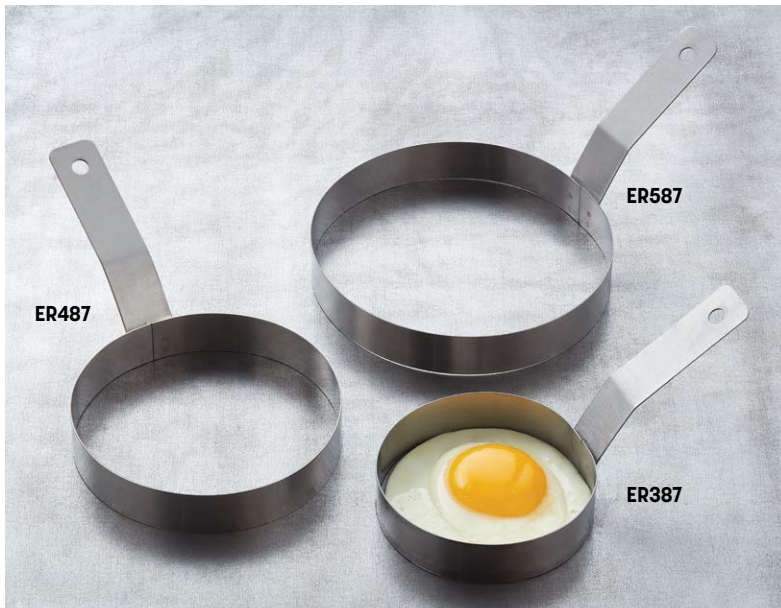

ER487

ER587

ER387