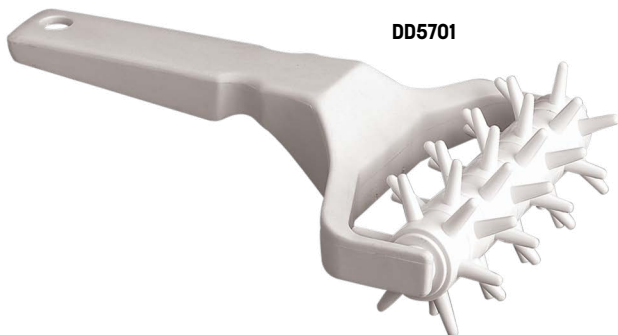

Heavy-Duty Plastic Roller Dockers

Individual wheels with plastic points spin independently on a stainless steel axle.

- **DD5274** Half-Size Plastic Docker
  Plastic Handle
  3 1/2" W x 8 3/4" L (8.9 x 22.2 cm)
- **DD5705** Full-Size Plastic Docker
  Aluminum Handle
  5 1/2" W x 8 3/4" L (14 x 22.2 cm)
- **DDW5705** Replacement Wheel

Ten-Wheel Casted Handle

Dough Docker

Features a one-piece, heavy-duty cast aluminum ergonomic handle and interchangeable ten-piece plastic wheel base.

- **DDCH7755** 6 1/4" W x 9 1/4" L (15.9 x 23.5 cm)
- **DDW5705** Replacement Wheel

Casted Handle Dough Docker

One-piece cast aluminum ergonomic handle for great durability. Features 3/8" (1 cm) stainless steel pins embedded in plastic roller.

- **DDCH7744** 6 1/4" W x 9 1/4" L (15.9 x 23.5 cm)

All-Plastic Dough Docker

One-piece plastic core features 3/8" (1.6 cm) long pins. Dishwasher-safe.

- **DD5701** 5" W x 8 1/4" L (12.7 x 21 cm)