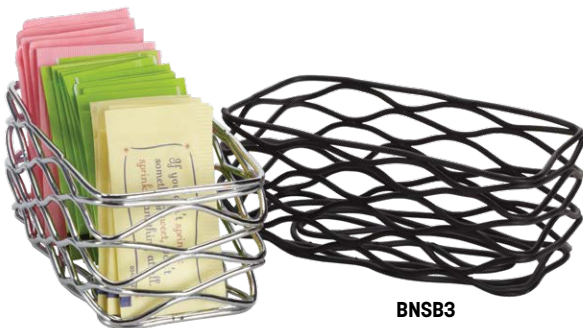

Birdnest Sugar Packet Baskets

BNSB3 Black
4 1/2" L x 2 1/4" W x 1 3/4" H
(11.4 x 5.7 x 4.4 cm)

BNSC3 Chrome
4 1/2" L x 2 1/4" W x 1 3/4" H
(11.4 x 5.7 x 4.4 cm)

PSPH4

PSPH3

SBS533

SBL353

BNSC3