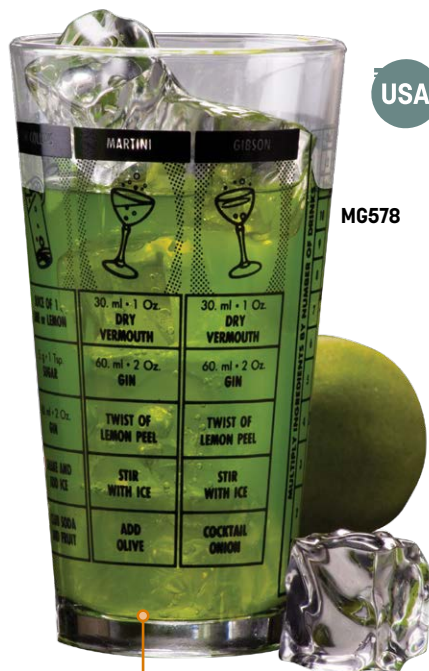

Three-Piece Cocktail Shakers HOT

- **CSJ108** 8 oz. (236.6 mL)
  3 1/8" Dia. x 5 3/4" H (7.9 x 14.6 cm)
- **CSJ116** 16 oz. (473.2 mL)
  3 1/8" Dia. x 7 1/2" H (7.9 x 19.1 cm)
- **CSJ174** 28 oz. (828.1 mL)
  4" Dia. x 8 1/4" H (10.2 x 21 cm)

Replacement Jigger Cup

- **CSJCUP** 3 oz. (88.7 mL) (not shown)
  2" Dia. x 2 1/4" H (5.1 x 5.7 cm)

Cocktail Shakers and Malt Cup

- **CS080** Shaker
  8 oz. (236.6 mL)
  3" Dia. x 3 1/4" H (7.6 x 8.3 cm)
- **CS200** Shaker
  16 oz. (473.2 mL)
  3 3/4" Dia. x 4 5/8" H (9.5 x 11.7 cm)
- **CS100** Shaker
  28 oz. (709.8 mL)
  3 5/8" Dia. x 7" H (9.2 x 17.8 cm)
- **MM100** Malt Cup
  32 oz. (946.4 mL)
  4 1/8" Dia. x 7" H (10.5 x 17.8 cm)

Bar Glass/Mixing Glass USA

- **MG578** 16 oz. (473.2 mL)
  3 3/8" Dia. x 5 5/8" H (8.6 x 14.9 cm)