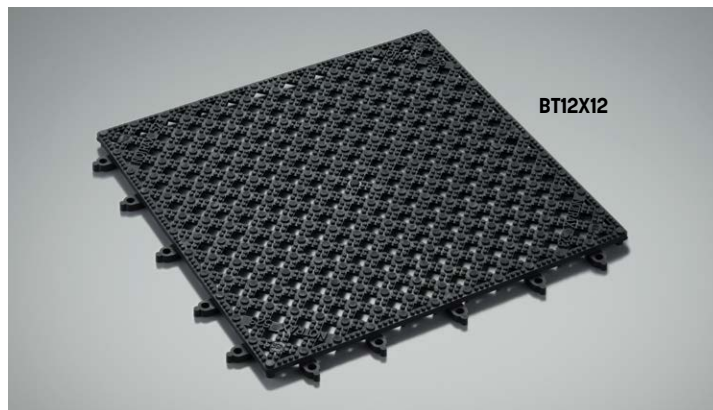

BT12X12

WARNING: This product can expose you to chemicals including Di(2-ethylhexyl)phthalate (DEHP) & Diisononyl Phthalate (DINP), which are known to the State of California to cause birth defects or other reproductive harm. For more information, go to <http://www.P65warnings.ca.gov>. Warning applies to State of California only.