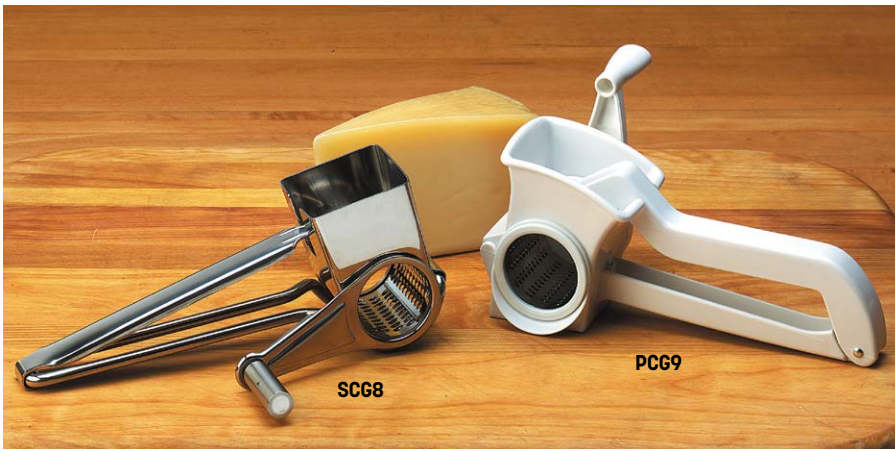

Aluminum Ticket Racks

Marbles inside hold tickets securely.
Attaches easily to walls and racks.

- AOR18** 18" L x 2 1/2" H (45.7 x 6.4 cm) (not shown)
- AOR24** 24" L x 2 1/2" H (61 x 6.4 cm) (not shown)
- AOR36** 36" L x 2 1/2" H (91.4 x 6.4 cm)
- AOR48** 48" L x 2 1/2" H (121.9 x 6.4 cm) (not shown)