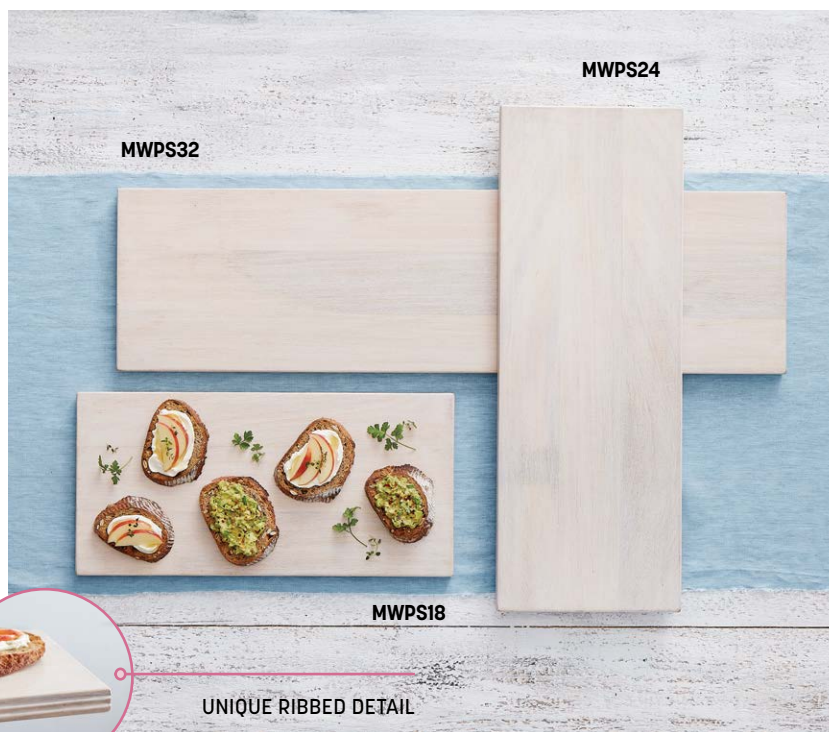

Hampton Collection Platters

Bring coastal charm to the table with sun-bleached finished mango wood platters. Whether you're setting up a buffet or serving a relaxed gathering, these versatile platters will add a splash of seaside elegance to any occasion. Pairs perfectly with our Modular Risers.

MWPS18 17 ¾" L x 8 ¾" W x 7/8" H
(45.1 x 22.2 x 2.2 cm)

MWPS24 24" L x 8 ¾" W x 7/8" H
(61 x 22.2 x 2.2 cm)

MWPS32 32" L x 8 ¾" W x 7/8" H
(81.3 x 22.2 x 2.2 cm)

Hampton Collection Pedestals

These beautifully carved pedestals from the Hampton Collection deliver a light and airy touch to any tabletop or display case. Available in multiple heights and diameters, each pedestal will add a different dimension to your display. Finish your look by pairing with Hampton Collection plates.

Sun-Bleached

MWPD55 7" Dia. x 5 ¼" H
(17.8 x 13.3 cm)

MWPD56 9" Dia. x 6 ¼" H
(22.9 x 15.9 cm)

MWPD57 11 ½" Dia. x 7 ¼" H
(29.2 x 18.4 cm)

White

MWPDW5 7" Dia. x 5 ¼" H
(17.8 x 13.3 cm)

MWPDW6 9" Dia. x 6 ¼" H
(22.9 x 15.9 cm)

MWPDW7 11 ½" Dia. x 7 ¼" H
(29.2 x 18.4 cm)

Clear Domes

LFTD3 3 ¾" Dia. x 3 ½" H
(8.6 x 8.9 cm)

LFTD4 4 ½" Dia. x 3 7/8" H
(10.5 x 9.8 cm)

LFTD8 8 ½" Dia. x 6 5/8" H
(20.6 x 16.8 cm)

LFTD11 11" Dia. x 8 5/8" H
(27.9 x 21.9 cm)

LFTD12 12 ½" Dia. x 9 1/8" H
(30.8 x 23.2 cm)

LFTD135 13 ½" L x 5 7/8" W x 8" H
(34.3 x 14.9 x 20.3 cm)

Shown with LFTD11 dome, GCHL1 card holder, TAGA7WT chalk card and MWPS4 plate

WARNING: This product can expose you to chemicals including Bisphenol A (BPA), which is known to the State of California to cause birth defects or other reproductive harm. For more information, go to www.P65warnings.ca.gov. Warning applies to State of California only.