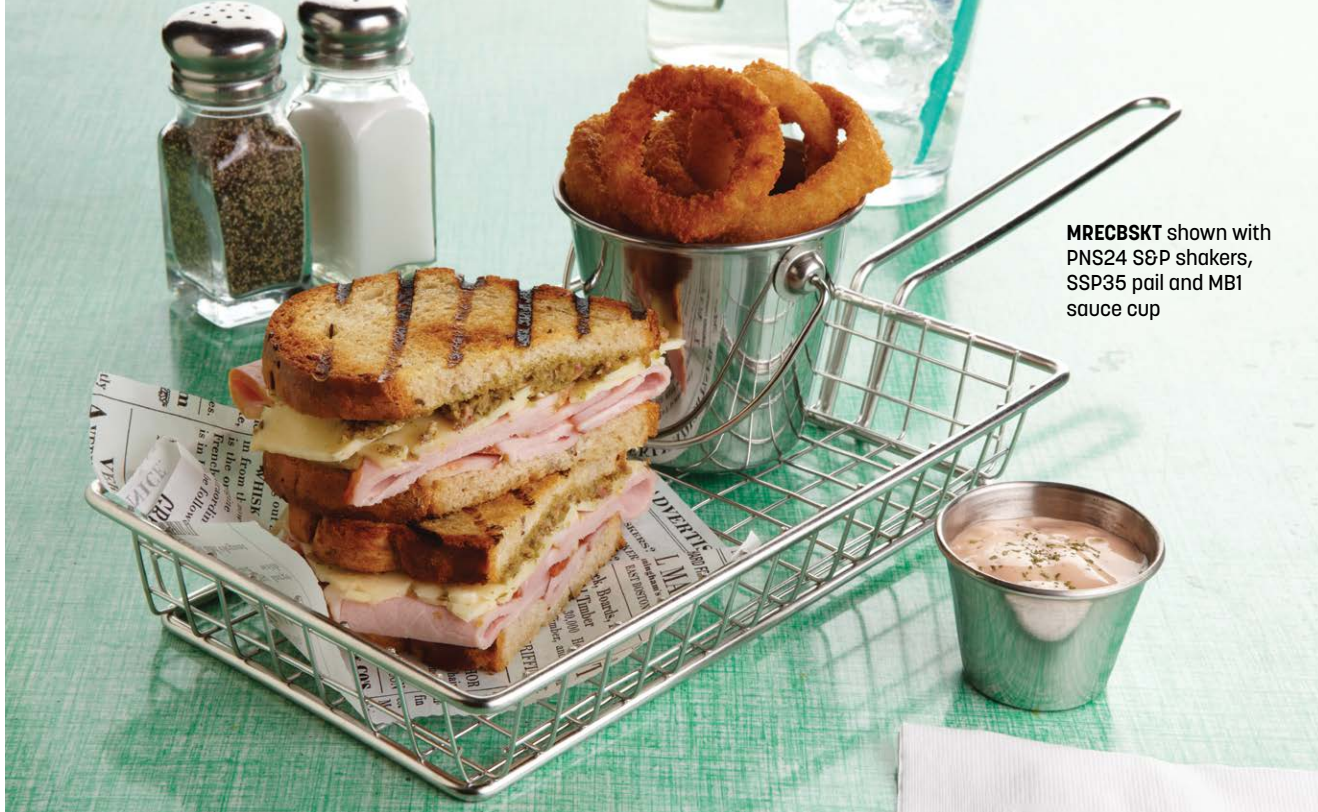

MRECBSKT shown with
PNS24 S&P shakers,
SSP35 pail and MB1
sauce cup

Rectangular Fry Basket

MRECBSKT 9 1/2" L x 6" W x 1 1/2" H
with 6 1/2" Handle
(24.1 x 15.2 x 3.8, 16.5 cm)

Rectangular Grid Baskets

Small

RMB95B Black
9" L x 6" W x 2 1/2" H
(22.9 x 15.2 x 6.4 cm)

RMB59C Chrome
9" L x 6" W x 2 1/2" H
(22.9 x 15.2 x 6.4 cm)

SSRT962 Stainless Steel
9" L x 6" W x 2 1/2" H
(22.9 x 15.2 x 6.4 cm)

Large

GCRB2613 Black
13" L x 6" W x 2 1/2" H
(33 x 15.2 x 6.4 cm)

GCRC1362 Chrome
13" L x 6" W x 2 1/2" H
(33 x 15.2 x 6.4 cm)

GCSS6132 Stainless Steel
13" L x 6" W x 2 1/2" H
(33 x 15.2 x 6.4 cm)