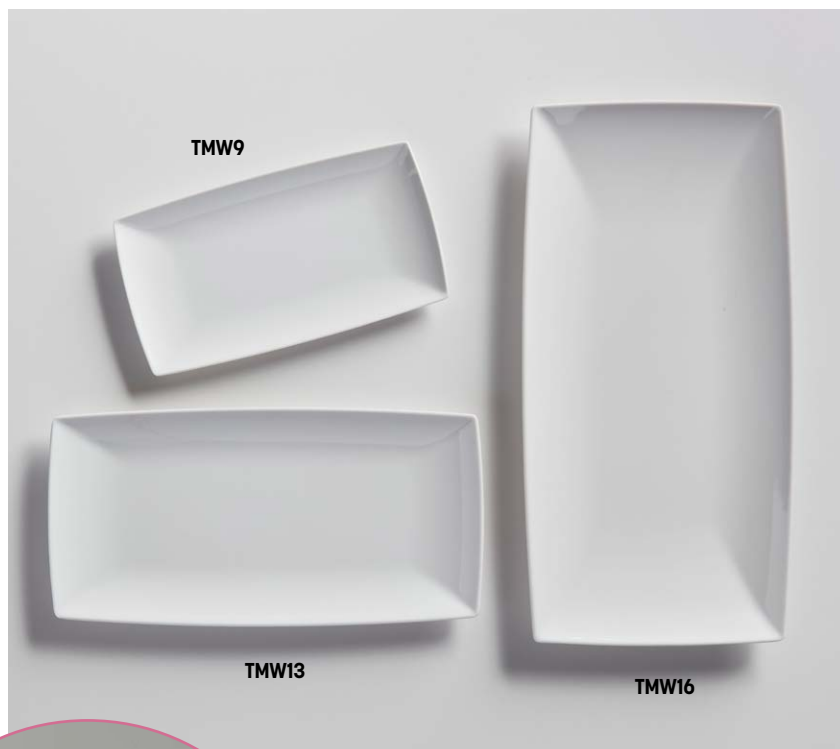

WORKS PERFECTLY IN HIGH-END SETTINGS