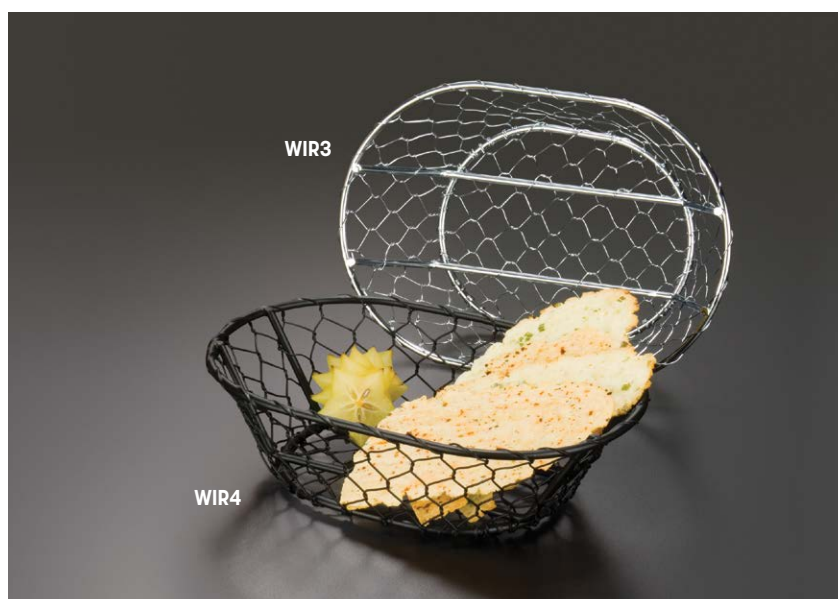

Black Mesh Bottom Baskets

These simple, functional wrought iron baskets come in your choice of size and design.

1. **SSB28** Straight-Sided Round
   8" Dia. x 2 1/2" H
   (20.3 x 6.4 cm)
2. **SSB96** Straight-Sided Oval
   9" L x 6" W x 2 1/2" H
   (22.9 x 15.2 x 6.4 cm)
3. **WSB82** Wavy-Sided Round
   8" Dia. x 2 1/2" H
   (20.3 x 6.4 cm)
4. **WSB69** Wavy-Sided Oval
   9" L x 6" W x 2 1/2" H
   (22.9 x 15.2 x 6.4 cm)

Chix Wire Baskets

In black or chrome, these rustic baskets bring homey authenticity to your presentation.

1. **WIR4** Black Oval
   9 1/2" L x 6 1/2" W x 2 5/8" H
   (24.1 x 16.5 x 6.7 cm)
2. **WIR3** Chrome Oval
   9 1/2" L x 6 1/2" W x 2 5/8" H
   (24.1 x 16.5 x 6.7 cm)

Go-Go Baskets

These baskets are great for serving bread and rolls at smaller table settings. They're also perfect for burgers and sandwiches.

1. **WCW69** Silver Oval
   9" L x 6" W x 3" H
   (22.9 x 15.2 x 7.6 cm)
2. **WCW81** Silver Round
   8" Dia. x 2 7/8" H
   (20.3 x 7.3 cm)
3. **WBW96** Black Oval
   9" L x 6" W x 3" H
   (22.9 x 15.2 x 7.6 cm)
4. **WBW80** Black Round
   8" Dia. x 2 7/8" H
   (20.3 x 7.3 cm)