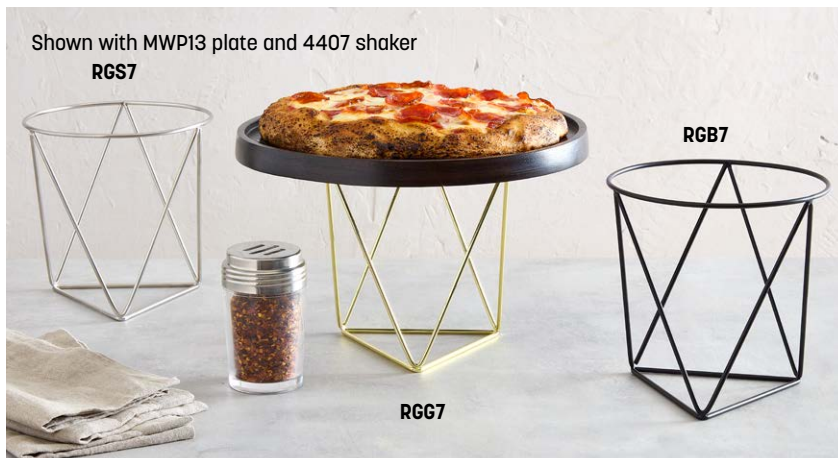

Contempo™ Swirl Pizza Stands

These stylishly versatile stands can be flipped over to accommodate different sizes of trays.

- **LWUSR** Red
  7 1/8" Top Dia. x 9" Bottom Dia. x 6 3/8" H
  (18.1 x 22.9 x 16.2 cm)
- **LWUS779** Black
  7 1/8" Top Dia. x 9" Bottom Dia. x 7" H
  (18.1 x 22.9 x 17.8 cm)
- **SSUS1** Stainless Steel
  7" Top Dia. x 9" Bottom Dia. x 7" H
  (17.8 x 22.9 x 17.8 cm)

Geometric Pizza Stands

Pizzas take center stage on our Geometric Pizza Stands. Available in multiple colors, these 7" stands pair beautifully with any of our wood boards or peels for a showstopping presentation.

- **RGS7** Stainless Steel
  7" Dia. x 7" H (17.8 x 17.8 cm)
- **RGG7** Gold
  7" Dia. x 7" H (17.8 x 17.8 cm)
- **RGB7** Black
  7" Dia. x 7" H (17.8 x 17.8 cm)

Shaker Caddy Attachments

Ingeniously transport and serve cheese and spice options for every pizza with our expertly designed Shaker Caddy Attachments. Designed to fit on the bottom of many popular pizza stands, these attachments will hold most 6 to 12 oz. shakers.

- **SCAR9** Rectangular Attachment
  9 5/8" L x 3 1/2" W x 2 3/8" H
  (24.4 x 8.9 x 6 cm)
  Fits Stands 190039 and RSB312
  Holds most 6 oz. (177.4 mL) to 12 oz. (354.9 mL) Shakers
- **SCAT9** Triangular Attachment
  9 1/4" L x 8 1/4" W x 1 3/4" H
  (23.5 x 21 x 4.4 cm)
  Fits Stands SDRCK, RSRB, RSR10
  Holds most 6 oz. (177.4 mL) to 12 oz. (354.9 mL) Shakers