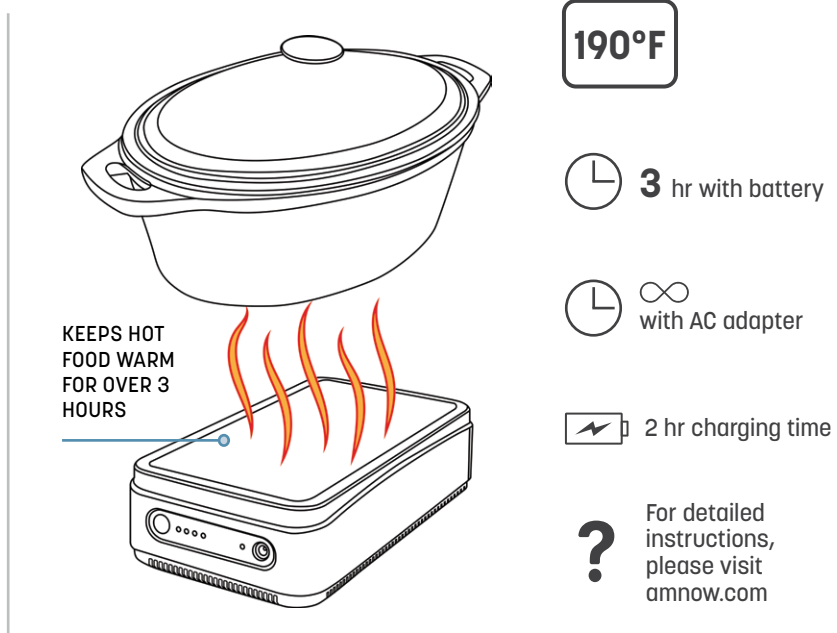

A PORTABLE FOOD WARMING SOLUTION: THE BUFFETBOOST BUFFET WARMER

Our BuffetBoost Buffet Warmer is your solution for maintaining hot food at safe temperatures, offering the versatility to be powered by an AC adapter or by a battery (sold separately) for on-the-go convenience.

With its sleek design and compact footprint, it seamlessly fits into any buffet setup, whether you're serving a small gathering or a grand event. Customize your display by pairing multiple buffet warmers for larger serving vessels. Pair with our compatible crates, available in a variety of finishes, to integrate into your buffet's presentation.

HOW IT WORKS

- The BuffetBoost Buffet Warmer works through surface-to-surface contact.
- Can be used with AC adapter for continuous heat or with the BuffetBoost Lithium-Ion Battery for portable heat.
- Aluminum surface heats up to 190°F in just 7 minutes.
- Removable battery charges in less than 2 hours and keeps hot food warm for over 3 hours*.
- Works with any flat-bottomed, heat-conductive vessel.
- Use a lidded vessel for best results.

*Results may vary.