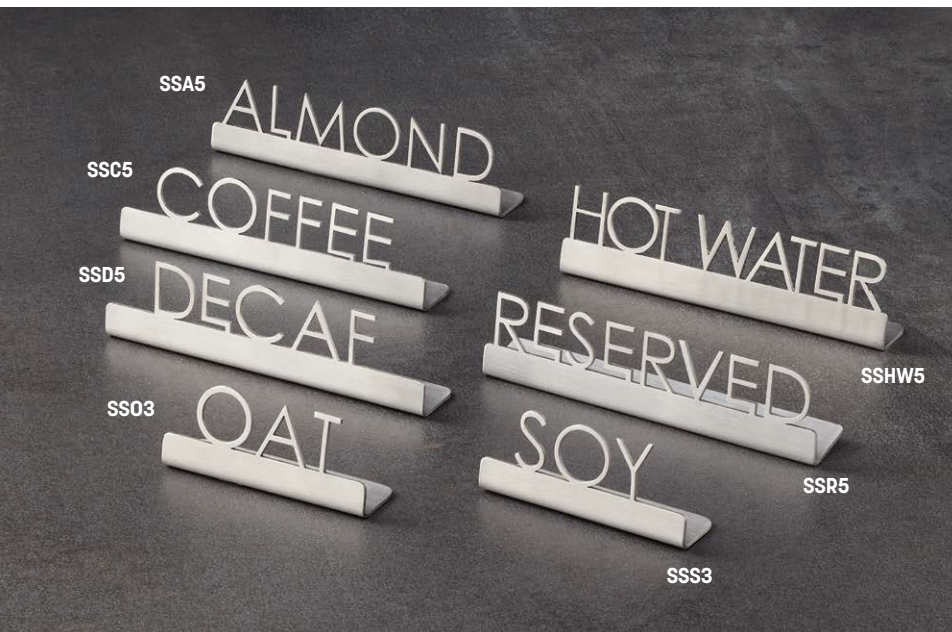

Silver

- **SSA5** Almond Sign
  5" L x ¾" W x 1 ¼" H
  (12.7 x 1.9 x 3.2 cm)
- **SSS3** Soy Sign
  3" L x ¾" W x 1 ¼" H
  (7.6 x 1.9 x 3.2 cm)
- **SS03** Oat Sign
  3" L x ¾" W x 1 ¼" H
  (7.6 x 1.9 x 3.2 cm)
- **SSD5** Decaf Sign
  5" L x ¾" W x 1 ¼" H
  (12.7 x 1.9 x 3.2 cm)
- **SSR5** Reserved Sign
  5" L x ¾" W x 1 ¼" H
  (12.7 x 1.9 x 3.2 cm)
- **SSC5** Coffee Sign
  5" L x ¾" W x 1 ¼" H
  (12.7 x 1.9 x 3.2 cm)
- **SSHW5** Hot Water Sign
  5" L x ¾" W x 1 ¼" H
  (12.7 x 1.9 x 3.2 cm)