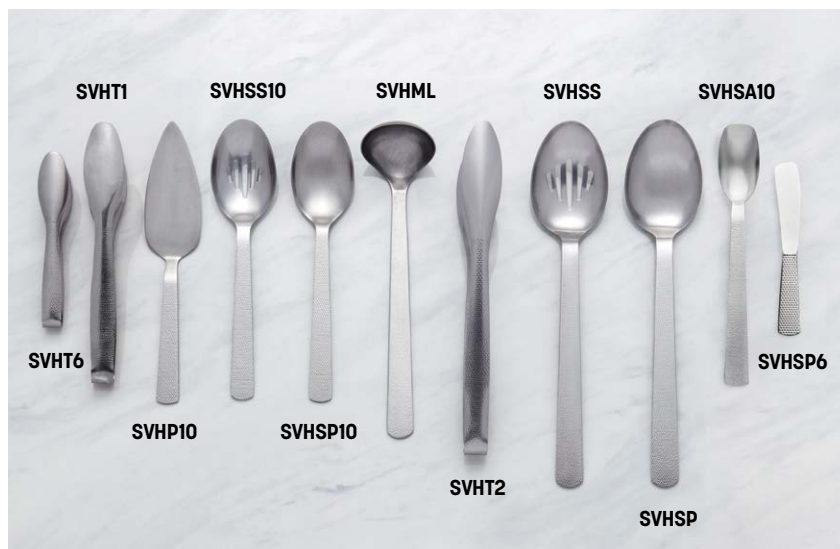

Stainless Steel

- **SVHT6** 6" L Serving Tongs (15.2 cm)
- **SVHT1** 9" L Serving Tongs (22.9 cm)
- **SVHP10** 10" L Pie Server (25.4 cm)
- **SVHSS10** 10" L Slotted Spoon (25.4 cm)
- **SVHSP10** 10" L Solid Spoon (25.4 cm)
- **SVHML** 1½ oz., 11½" L Ladle (44.4 mL, 29.2 cm)
- **SVHT2** 11¾" L Serving Tongs (29.8 cm)
- **SVHSS** 13¼" L Slotted Spoon (33.7 cm)
- **SVHSP** 13¼" L Solid Spoon (33.7 cm)
- **SVHSA10** ½ oz., 9⅜" L Salad Spoon (14.8 mL, 23.8 cm)
- **SVHSP6** 6⅝" L Spreader (16.8 cm)