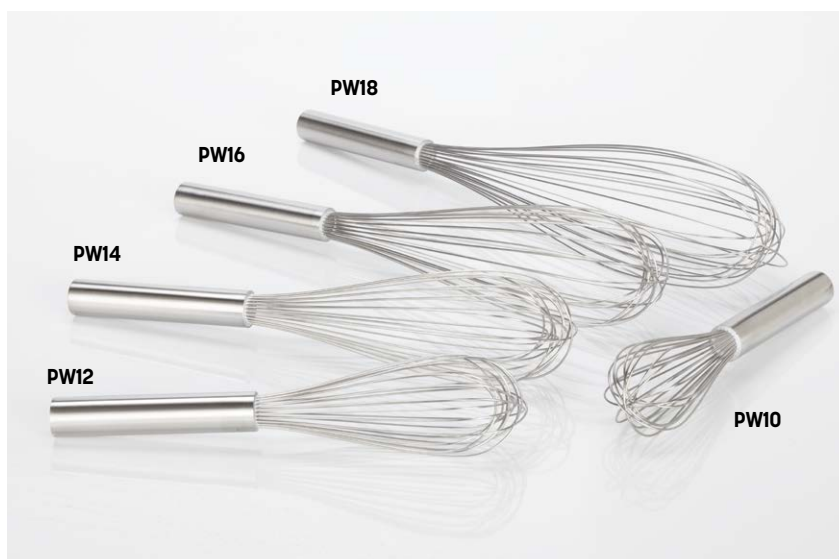

Piano Whips - Sealed

Featuring stainless steel construction, sanitary sealed handles and flexible wire, these are perfect for whisking delicate sauces and batters.

PW10	10" L (25.4 cm)
PW12	12" L (30.5 cm)
PW14	14" L (35.6 cm)
PW16	16" L (40.6 cm)
PW18	18" L (45.7 cm)

One-Piece Ladles

All-purpose stainless steel ladles featuring heavy-gauge construction. Sizes are clearly marked for ease of use.

L11005	½ oz. (14.8 mL) 11" L (27.8 cm) Handle
L1101	1 oz. (29.6 mL) 10 ½" L (26.7 cm) Handle
L11015	1 ½ oz. (44.4 mL) 10 ¾" L (27.3 cm) Handle
L1102	2 oz. (59.1 mL) 10 ¾" L (27.3 cm) Handle
L1103	3 oz. (88.7 mL) 11 ¾" L (29.8 cm) Handle
L1104	4 oz. (118.3 mL) 14" L (35.6 cm) Handle
L1105	5 oz. (147.8 mL) 12 ½" L (31.8 cm) Handle
L1106	6 oz. (177.4 mL) 12 ¾" L (32.4 cm) Handle
L1107	7 oz. (207 mL) 12 ½" L (31.8 cm) Handle
L1108	8 oz. (236.6 mL) 12 ¼" L (31.1 cm) Handle (not shown)
L1112	12 oz. (354.8 mL) 12 ¾" L (32.4 cm) Handle (not shown)

Two-Piece Syrup Ladles

Stainless steel two-piece welded ladles stand up to sticky syrup, fudge, fruit and gravy.

L210	1 oz. (29.6 mL) 7" L (17.8 cm) Handle
L215	1 ½ oz. (44 mL) 7" L (17.8 cm) Handle
L220	2 oz. (59.1 mL) 7" L (17.8 cm) Handle