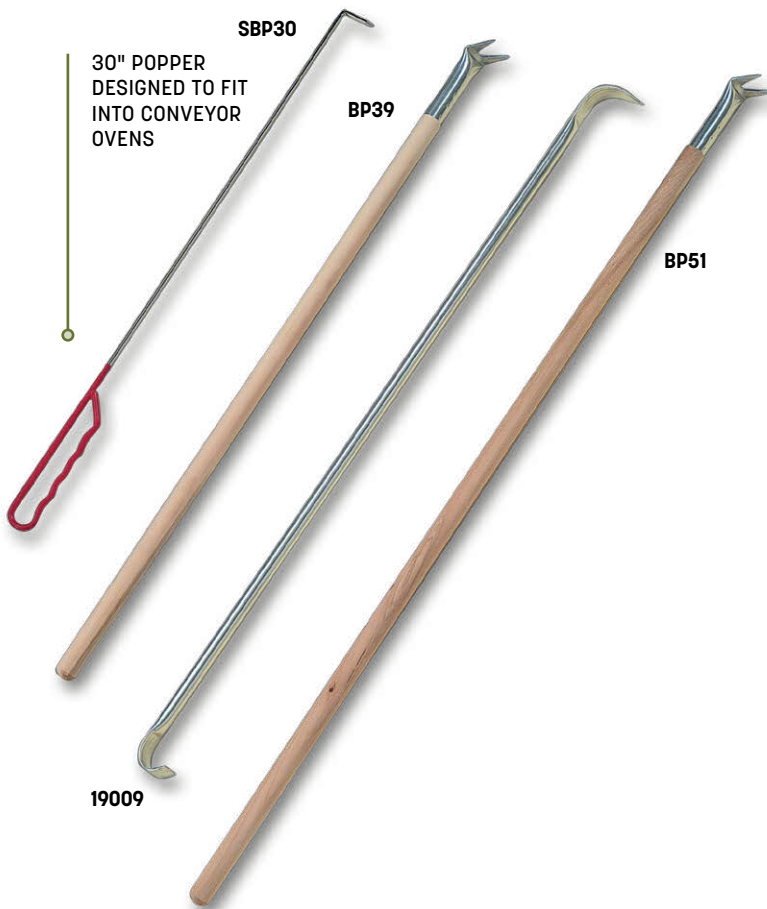

Non-Slip Pizza Cutting Mat

MPNS 22" Sq. x 1/8" H (55.9 x 0.32 cm)

Pizza Slice Cutting Guide

Made of natural pressed wood fiber material, these durable and dishwasher-safe cutting boards have laser-cut grooves that make cutting evenly-sized pizza slices a breeze.

MPCUT4 Board with Markings for 4-Slice or 8-Slice
20" Sq. x 1/4" H (50.8 x 0.6 cm)

MPCUT6 Board with Markings for 6-Slice
20" Sq. x 1/4" H (50.8 x 0.6 cm)
(not shown)

Pizza Bubble Poppers

Choose from wood, all-aluminum and stainless steel with red rubber grip.

SBP30 Red Rubber Grip
30" L (76.2 cm)

BP39 Wood Handle
39" L (99.1 cm)

19009 Aluminum
43" L (109.2 cm)

BP51 Wood Handle
51" L (129.5 cm)

19009