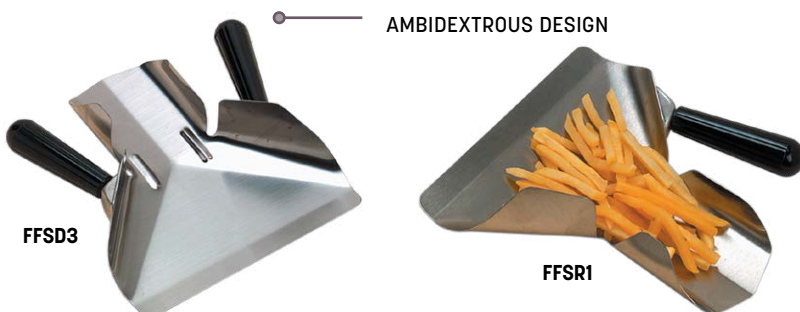

French Fry Scoops

Choose between right-handed or ambidextrous use. Crafted from stainless steel with plastic handles to protect hands from heat.

FFSR1 Right Handle
9" L x 8 1/2" W x 2 1/2" H
(22.9 x 21.6 x 6.4 cm)

FFSD3 Dual Handle
9" L x 8 1/2" W x 2 1/2" H
(22.9 x 21.6 x 6.4 cm)

FFHANDLE Replacement Handle
4 1/4" L x 1 1/8" W x 1" H
(10.8 x 2.9 x 2.5 cm)