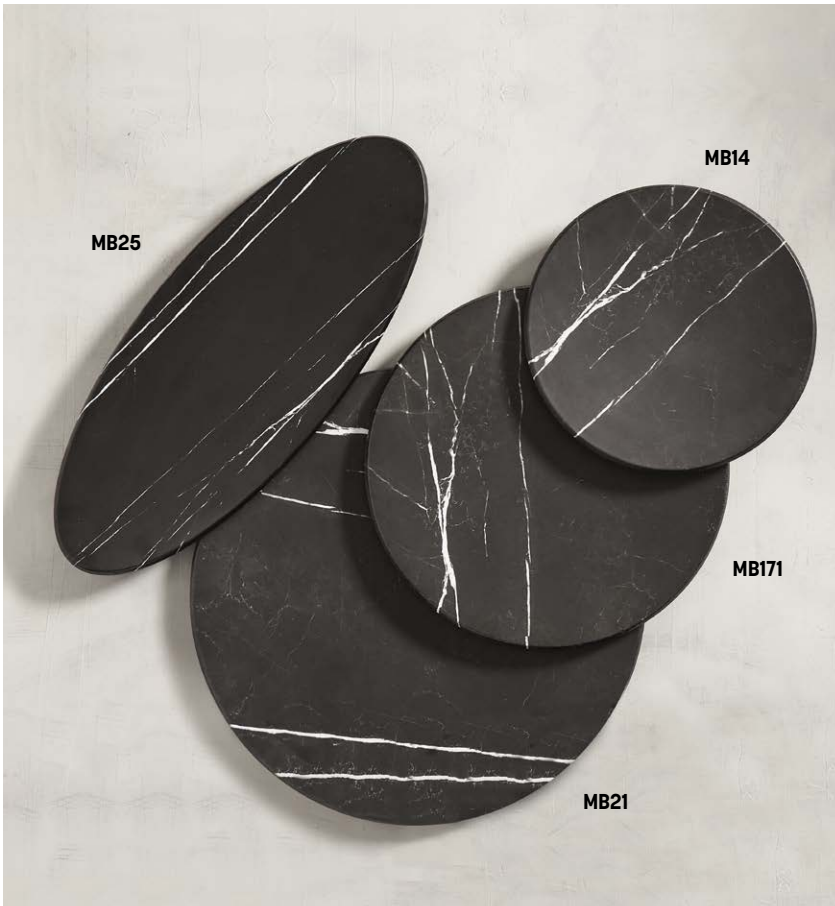

Marble Melamine Serving Boards

White

- **MW14** Round
  14" Dia. x 1 1/8" H
  (35.6 x 2.9 cm)
- **MW25** Oval
  25 1/2" L x 10 1/4" W x 1 1/8" H
  (64.8 x 26 x 2.9 cm)
- **MW171** Round
  17 1/4" Dia. x 1 1/8" H
  (43.8 x 2.9 cm)
- **MW21** Round
  21 1/2" Dia. x 1 1/8" H
  (54.6 x 2.9 cm)

Black

- **MB14** Round
  14" Dia. x 1 1/8" H
  (35.6 x 2.9 cm)
- **MB25** Oval
  25 1/2" L x 10 1/4" W x 1 1/8" H
  (64.8 x 26 x 2.9 cm)
- **MB171** Round
  17 1/4" Dia. x 1 1/8" H
  (43.8 x 2.9 cm)
- **MB21** Round
  21 1/2" Dia. x 1 1/8" H
  (54.6 x 2.9 cm)