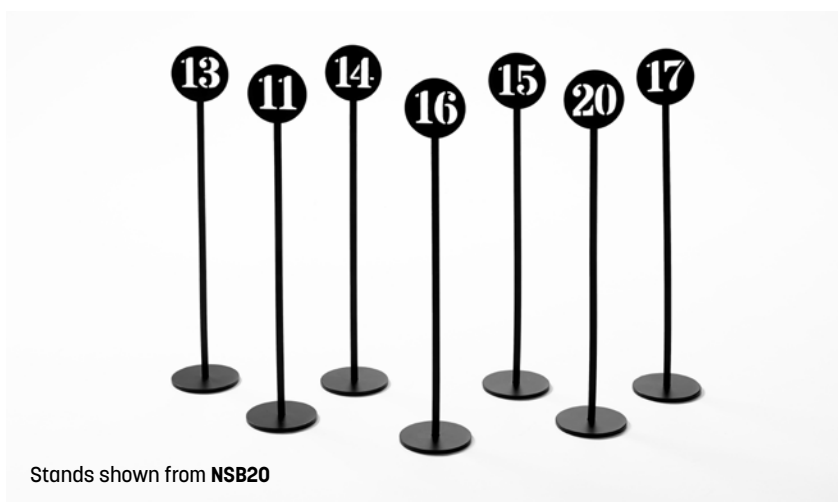

Black Laser Cut Number Stands

The stamped-out numbers in these stands deliver more pizzazz than your average table-markers. 2" Dia. x 10" H (5.1 x 25.4 cm)

NSB10 Nos. 1-10 (not shown)

NSB20 Nos. 11-20

NSB30 Nos. 21-30 (not shown)

NSB40 Nos. 31-40 (not shown)

NSB50 Nos. 41-50 (not shown)

Swirl Base Number Stands

Chrome

NSC1 2" Dia. x 1 1/2" H
(5.1 x 3.8 cm)

NSC4 2 1/2" Dia. x 4" H
(6.4 x 10.2 cm)

NSC6 2 1/2" Dia. x 6" H
(6.4 x 15.2 cm)

NSC8 3" Dia. x 8" H
(7.6 x 20.3 cm)

NSC12 4" Dia. x 12" H
(10.2 x 30.5 cm)

Black

NSB1 2" Dia. x 1 1/2" H
(5.1 x 3.8 cm)

NSB4 2 1/2" Dia. x 4" H
(6.4 x 10.2 cm)

NSB6 2 1/2" Dia. x 6" H
(6.4 x 15.2 cm)

NSB8 3" Dia. x 8" H
(7.6 x 20.3 cm)

NSB12 4" Dia. x 12" H
(10.2 x 30.5 cm)

Stands shown from NSB20