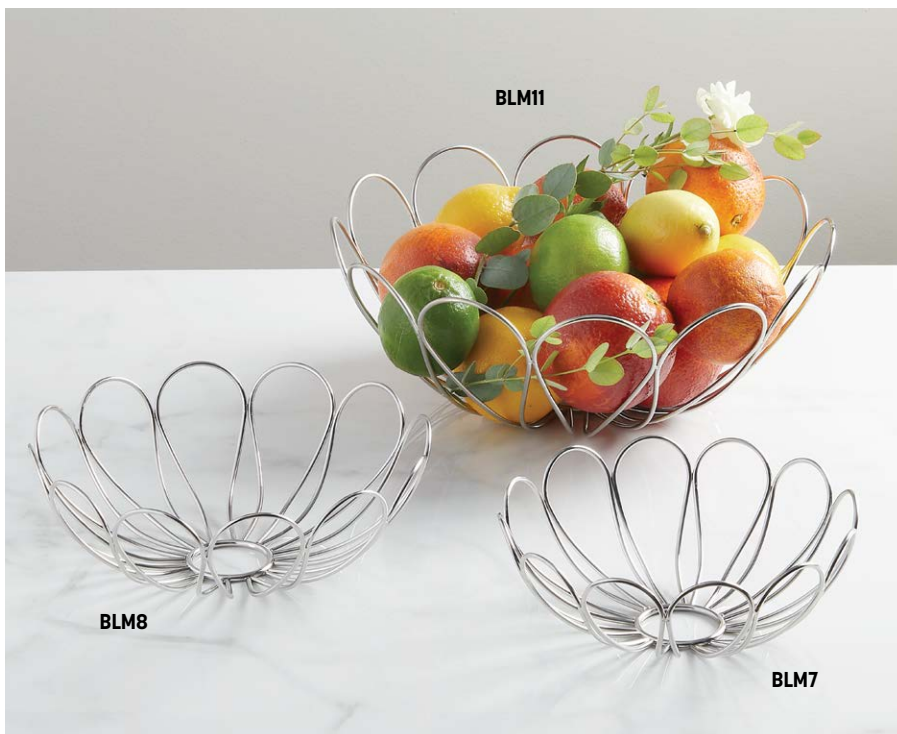

- SSB28** Straight-Sided Round
8" Dia. x 2 1/2" H
(20.3 x 6.4 cm)
- SSB96** Straight-Sided Oval
9" L x 6" W x 2 1/2" H
(22.9 x 15.2 x 6.4 cm)
- WSB82** Wavy-Sided Round
8" Dia. x 2 1/2" H
(20.3 x 6.4 cm)
- WSB69** Wavy-Sided Oval
9" L x 6" W x 2 1/2" H
(22.9 x 15.2 x 6.4 cm)

Chix Wire Baskets

In black or chrome, these rustic baskets bring homey authenticity to your presentation.

- WIR4** Black Oval
9 1/2" L x 6 1/2" W x 2 5/8" H
(24.1 x 16.5 x 6.7 cm)
- WIR3** Chrome Oval
9 1/2" L x 6 1/2" W x 2 5/8" H
(24.1 x 16.5 x 6.7 cm)

Go-Go Baskets

These baskets are great for serving bread and rolls at smaller table settings. They're also perfect for burgers and sandwiches.

- WCW69** Silver Oval
9" L x 6" W x 3" H
(22.9 x 15.2 x 7.6 cm)
- WCW81** Silver Round
8" Dia. x 2 7/8" H
(20.3 x 7.3 cm)
- WBW96** Black Oval
9" L x 6" W x 3" H
(22.9 x 15.2 x 7.6 cm)
- WBW80** Black Round
8" Dia. x 2 7/8" H
(20.3 x 7.3 cm)