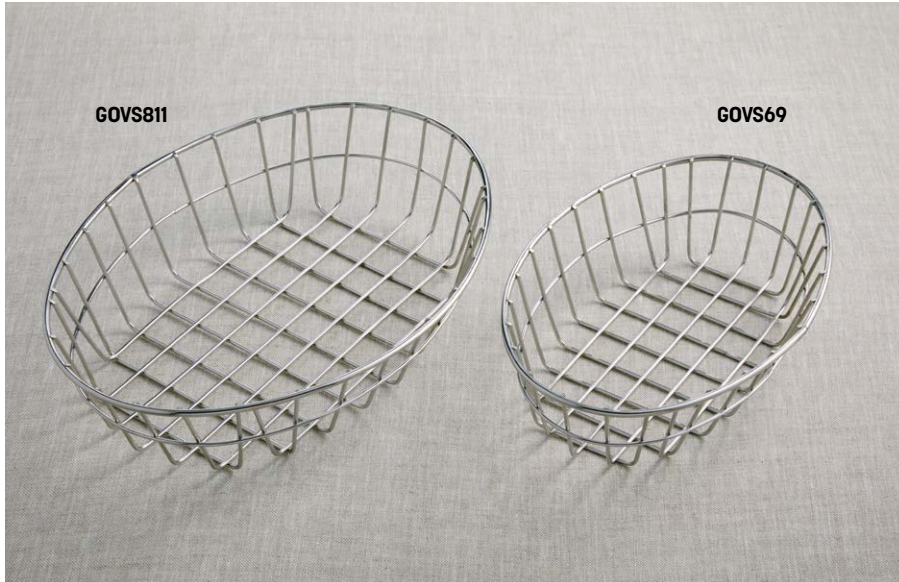

Round Grid Baskets

In stainless steel or black, these grid-bottomed baskets can be dressed to look retro or futuristic.

Stainless Steel

WISS8 8" Dia. x 2" H
(20.3 x 5.1 cm)

WISS10 10" Dia. x 2" H
(25.4 x 5.1 cm)

GOVS811

GOVS69

Oblong Grid Baskets

In your choice of black or stainless steel, these stylish baskets are perfect for serving casual entrées and appetizers with panache.

Black

GOVB69 9" L x 6" W x 2 1/2" H
(22.9 x 15.2 x 6.4 cm)