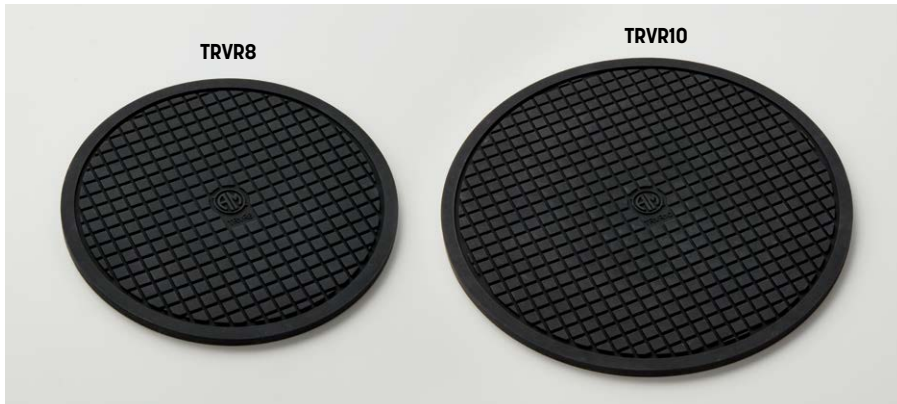

CAST IRON

Heavy-duty cast iron goes straight from oven to table and looks great at stations and buffets. In a variety of styles and sizes to accommodate the trendy rustic look.

Large Cast Iron Casseroles

Oval

CIP03 96 oz. (2.8 L)
10 5/8" L x 8 1/8" W x 4 1/2" H
12 1/2" L with Handles, 6 1/2" H with Knob
(27 x 20.6 x 11.4, 31.8, 16.5 cm)

CIP04 128 oz. (3.8 L)
11 5/8" L x 8 1/4" W x 4 1/2" H
14" L with Handles, 6 1/2" H with Knob
(29.5 x 21 x 11.4, 35.6, 16.5 cm)

Round

CIPR3 96 oz. (2.8 L)
8 3/4" Dia. x 4" H
11 1/4" L with Handles, 6" H with Knob
(22.2 x 10.2, 28.6, 15.2 cm)

CIPR4 128 oz. (3.8 L)
9 1/2" Dia. x 4 1/4" H
12" L with Handles, 6 1/2" H with Knob
(24.1 x 10.8, 30.5, 16.5 cm)

Large Round Silicone Trivets

TRVR8 8" Dia. x 1/4" H
(20.3 x 0.6 cm)

TRVR10 10" Dia. x 1/4" H
(25.4 x 0.6 cm)

Stainless Steel Lid Holder

Elevate buffet and catering events with our Stainless Steel Lid Holder. Securely attach the lid holder to the side of pots to keep your space organized and efficient with lids conveniently within reach, yet out of the way.

LHS3 2 7/8" L x 1 7/8" W x 2 1/8" H
(7.3 x 4.8 x 5.4 cm)