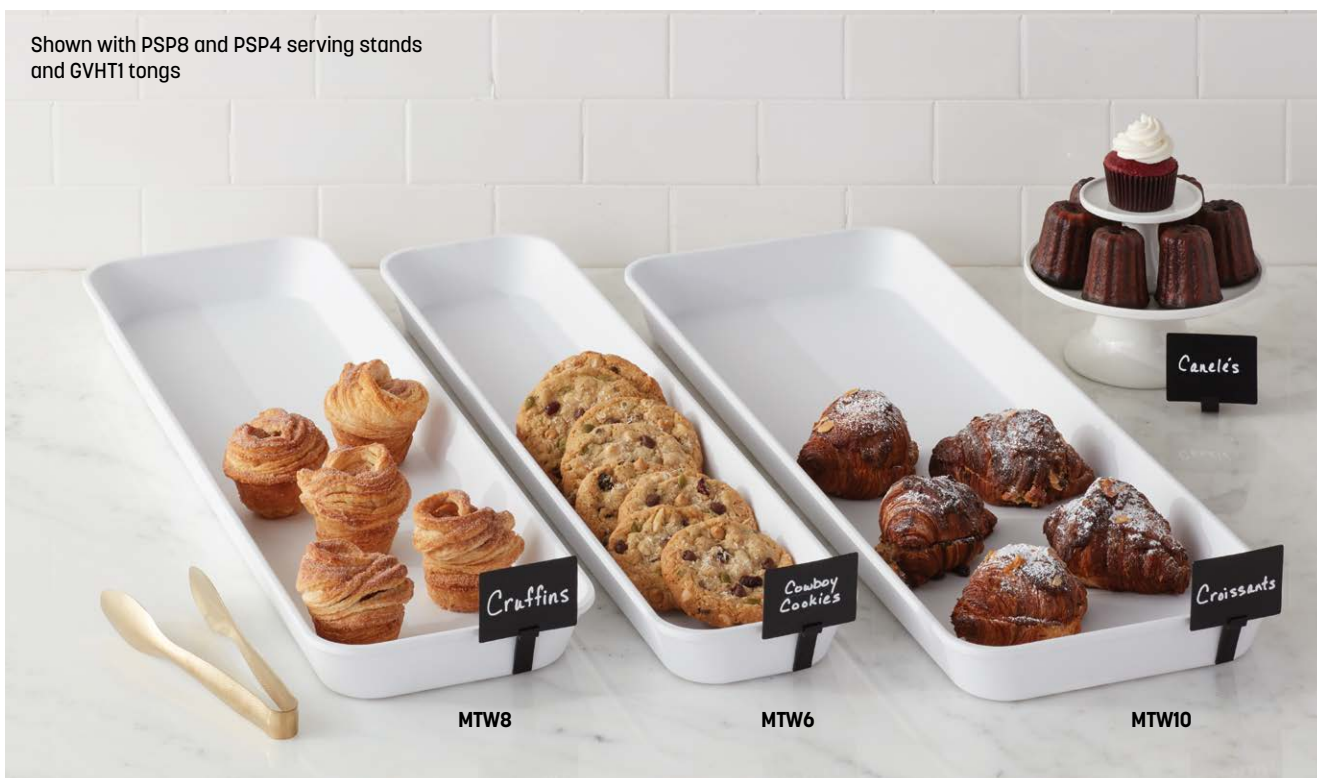

Shown with PSP8 and PSP4 serving stands and GVHT1 tongs

Rectangular Market Trays BPA FREE

The perfect solution for deli cases everywhere, these large melamine trays beautifully display all types of food.

White

- **MTW6** 150 oz. (4.4 L)
  29 3/4" L x 6 1/8" W x 2" H
  (75.6 x 15.6 x 5.1 cm)
- **MTW8** 216 oz. (6.4 L)
  29 3/4" L x 8 1/2" W x 2" H
  (75.6 x 21.6 x 5.1 cm)
- **MTW10** 270 oz. (8 L)
  29 3/4" L x 10 1/2" W x 2" H
  (75.6 x 26.7 x 5.1 cm)

Black

- **MT6** 150 oz. (4.4 L)
  29 3/4" L x 6 1/8" W x 2" H
  (75.6 x 15.6 x 5.1 cm)
- **MT8** 216 oz. (6.4 L)
  29 3/4" L x 8 1/2" W x 2" H
  (75.6 x 21.6 x 5.1 cm)
- **MT10** 270 oz. (8 L)
  29 3/4" L x 10 1/2" W x 2" H
  (75.6 x 26.7 x 5.1 cm)