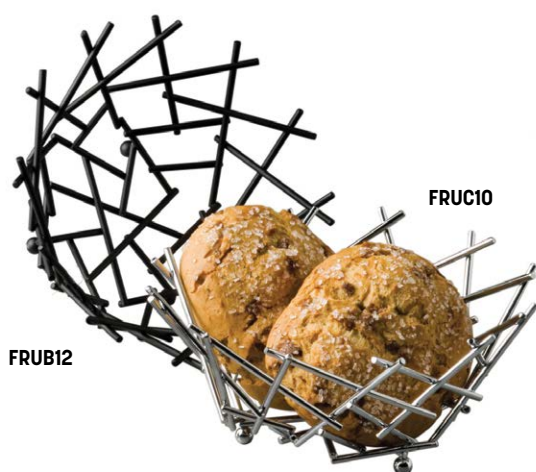

These unique baskets are ideal for serving baked goods in an intimate setting, or even for a memorable sandwich presentation.

FRUB12 Black
8" Dia. x 3 5/8" H
(20.3 x 9.2 cm)

FRUC10 Chrome
8" Dia. x 3 5/8" H
(20.3 x 9.2 cm)