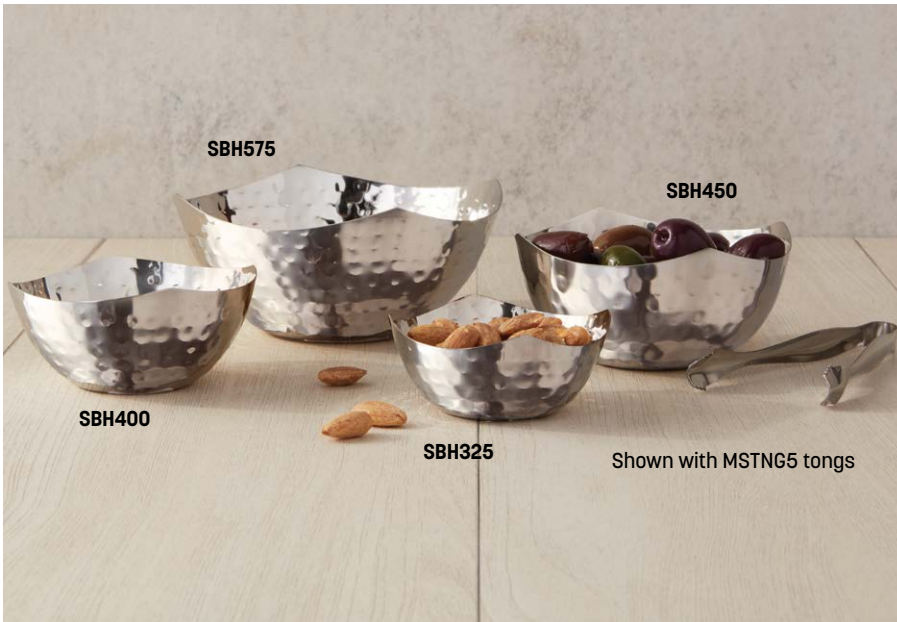

Black

ASPB Sugar Packet Holder/Sauce Cup
6 oz. (177.4 mL)
3 3/8" L x 2 1/2" W x 2 1/4" H
(8.6 x 6.4 x 5.7 cm)

ABHB46 25 oz. (739.4 mL)
6 1/2" L x 4 3/4" W x 2 1/2" H
(16.5 x 12.1 x 6.4 cm)

ABHB69 48 oz. (1.4 L)
9 1/4" L x 6 3/8" W x 2 1/2" H
(23.5 x 16.2 x 6.4 cm)

OUR POPULAR SQUOUND BOWLS NOW
AVAILABLE IN HAMMERED STAINLESS STEEL

Shown with MSTNG5 tongs

Squound Hammered Bowls

- SBH3** 40 oz. (1.2 L)
7 3/8" Dia. x 3" H (18.7 x 7.6 cm)
- SBH5** 67 oz. (2 L)
9 1/2" Dia. x 3 1/2" H (24.1 x 8.9 cm)
- SBH7** 126 oz. (3.7 L)
11 5/8" Dia. x 4 7/8" H (29.5 x 12.4 cm)