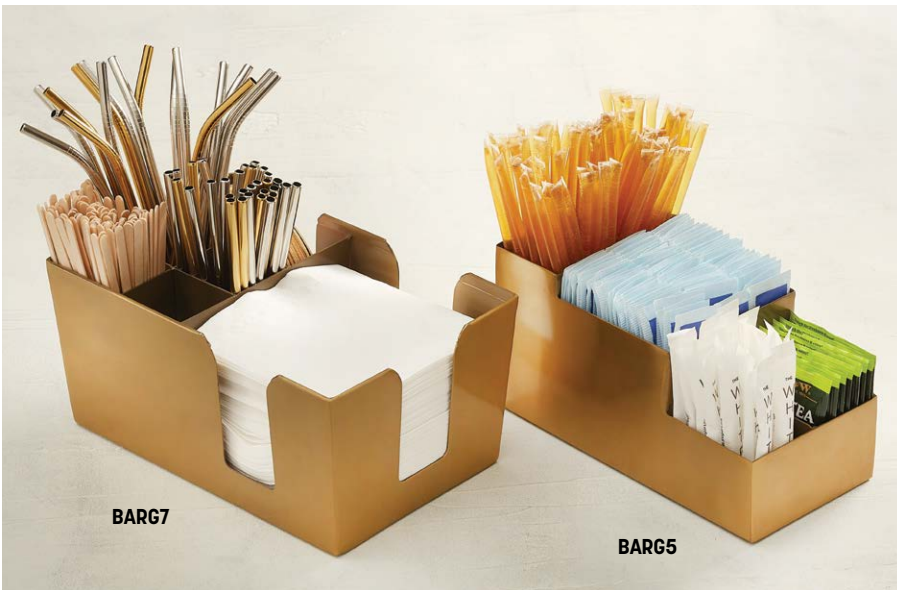

BARG7

BARG5