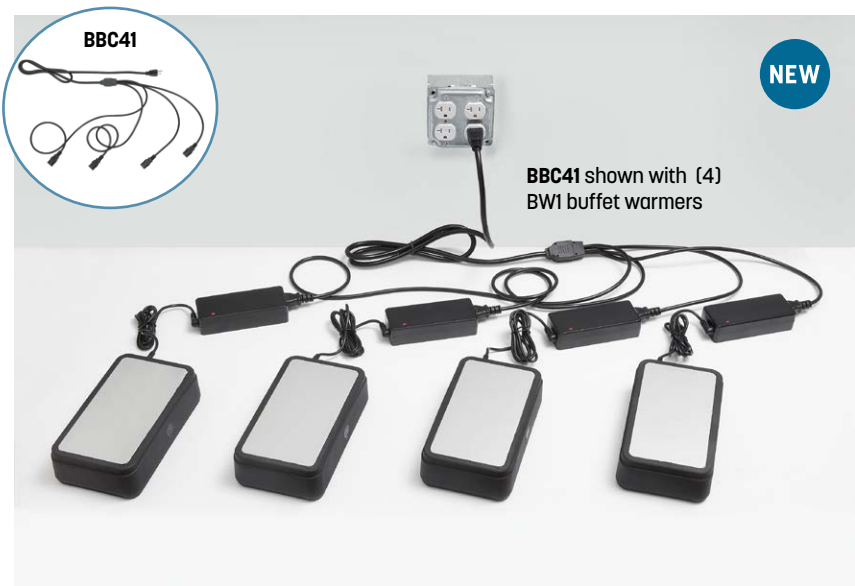

BBC41 shown with (4) BW1 buffet warmers