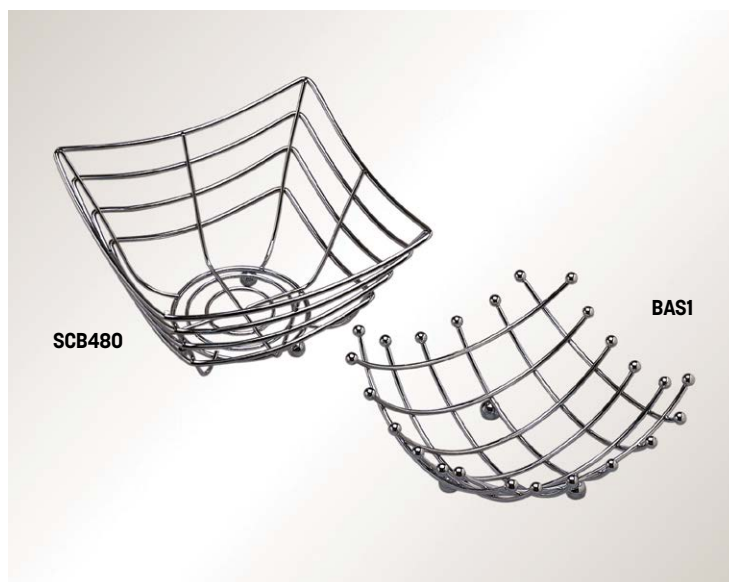

Space/Time Continuum Chrome Baskets

Retro-futurism is timeless, and these chic baskets are proof.

SCB480 Square Web
8" Sq. x 4 1/2" H
(20.3 x 11.4 cm)

BAS1 Checker
8" Sq. x 4" H
(20.3 x 10.2 cm)