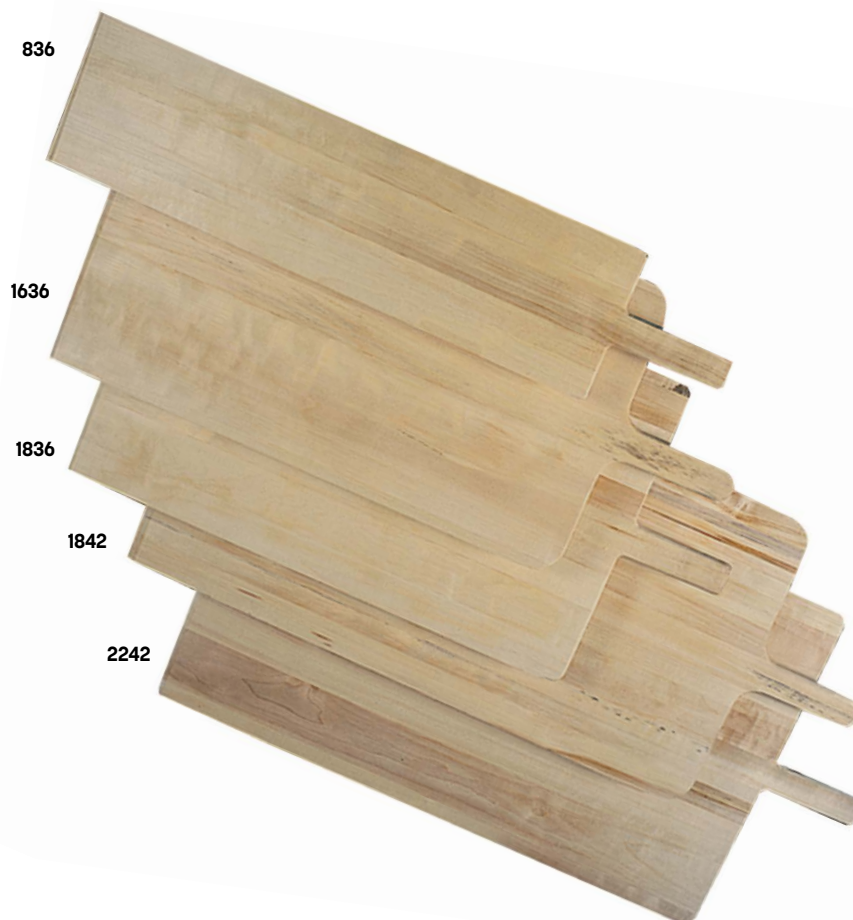

42" L (106.7 cm) Overall

1. **1842** Blade 18" W x 36" L (45.7 x 91.4 cm)
2. **2242** Blade 22" W x 36" L (55.9 x 91.4 cm)