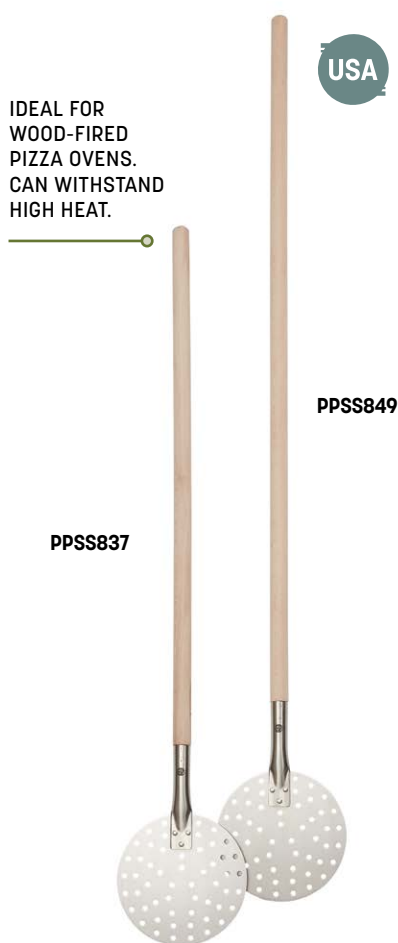

IDEAL FOR
WOOD-FIRED
PIZZA OVENS.
CAN WITHSTAND
HIGH HEAT.

USA

PPSS849

PPSS837