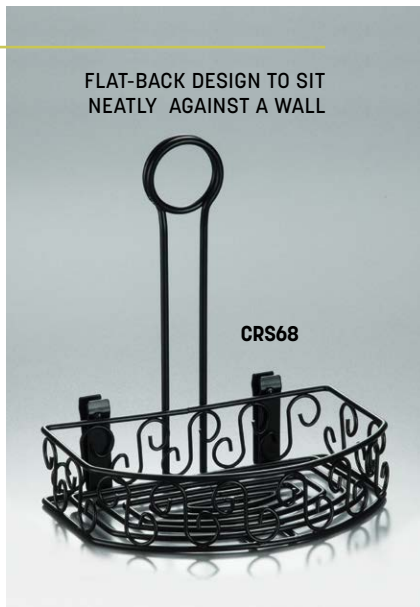

FLAT-BACK DESIGN TO SIT NEATLY AGAINST A WALL

Ironworks Semi-Round Wrought Iron Condiment Racks

1. **CRL86** Leaf
   8" L x 6" W x 9" H
   (20.3 x 15.2 x 22.9 cm)
2. **CRS68** Scroll
   8" L x 6" W x 9" H
   (20.3 x 15.2 x 22.9 cm)

Ironworks Wrought Iron Condiment Racks

Leaf Design

1. **LDCC16** 6 1/4" Dia. x 9" H
   (15.9 x 22.9 cm)
2. **LDCC18** 7 3/4" Dia. x 9" H
   (19.7 x 22.9 cm)

Scroll Design

1. **WBCC6** 6 1/4" Dia. x 9" H
   (15.9 x 22.9 cm)
2. **WBCC7** 7 1/2" Dia. x 9" H
   (19.1 x 22.9 cm)
3. **WBCC8** 7 3/4" Dia. x 9" H
   (19.7 x 22.9 cm)