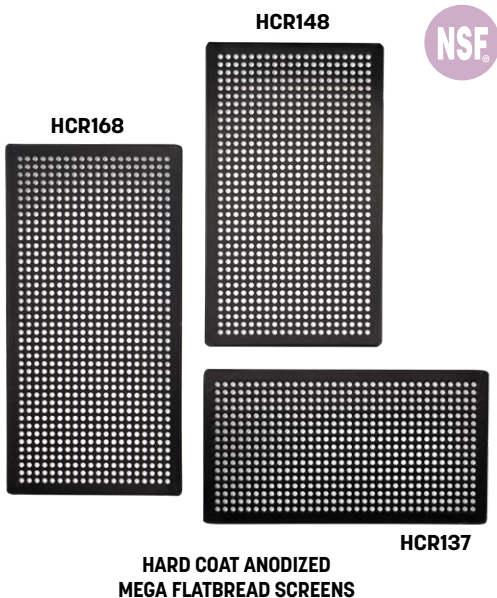

- 18040 14" L x 9" W x 10 1/2" H
(35.6 x 22.9 x 26.7 cm)

18040

* Not available in seamless construction

Mega Flatbread Screens - Hard Coat Anodized Aluminum

Why should round pizzas have all the fun? The durability and efficient-baking engineering of our Mega Screens meets a silhouette designed specifically for flatbreads. Features $\frac{3}{32}$ " (0.2 cm) Mega perforations.