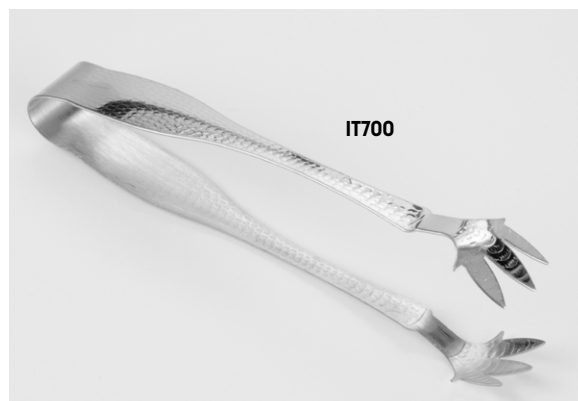

Stainless Steel Swing Waste Bins HOT

TIM1 4 ¾" Dia. x 6 ⅝" H
(12.1 x 16.8 cm)

TIM2 4 ¾" Dia. x 9" H
(12.1 x 22.9 cm)

Stainless Steel Mini Trash Cans

OSCAR 3 ¾" Dia. x 3 ½" H
(9.5 x 8.9 cm)

OSCAR2 5" Dia. x 4 ⅞" H
(12.7 x 12.4 cm)

OSCAR3 6" Dia. x 5 ⅞" H
(15.2 x 14.9 cm)

Sugar and Ice Tongs

IT400 Sugar Tongs
4" L (10.2 cm)

IT700 Hammered Ice Tongs
6 ½" L (16.5 cm)