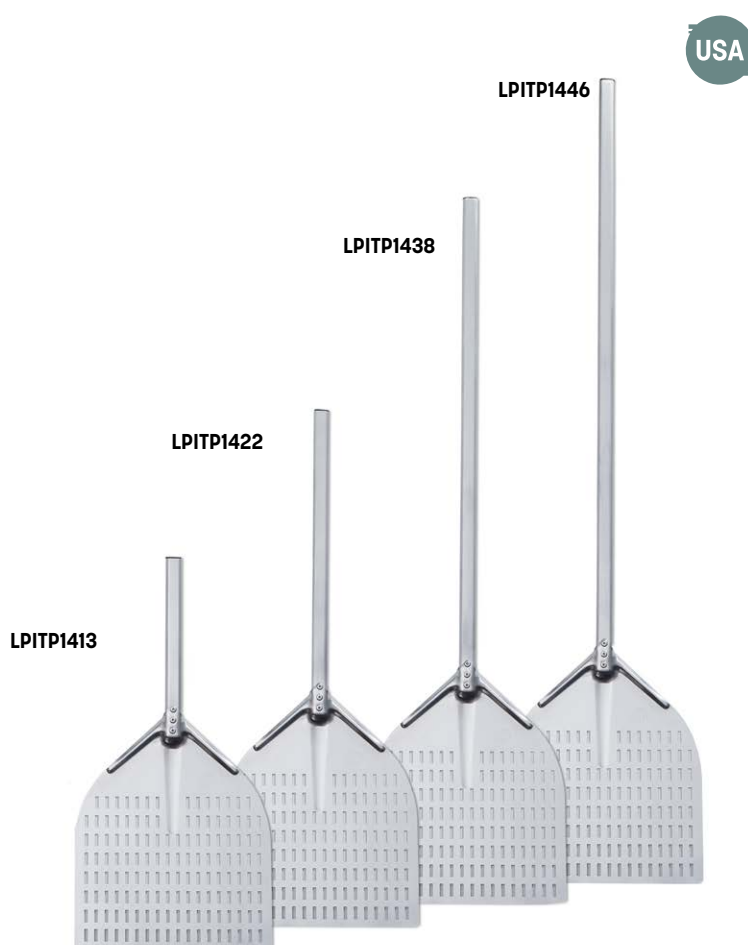

USA

LPITP1446

LPITP1438

LPITP1422

LPITP1413

Stainless Steel Perforated Pizza Peels

Perfect for high heat ovens, these perforated pizza peels make it easy to move pizzas in, out and around ovens. The perforations reduce resistance and weight, allowing for even quicker transfers. Available in multiple long handle lengths. 8" (20.3 cm) Diameter Blade.

PPSS837 45 ¾" L Overall (116.2 cm)

PPSS849 57 ¾" L Overall (146.7 cm)

Linear Perforated All-Aluminum Pizza Peels

Safely move pizzas in and around a piping hot oven. Linear perforation helps with easier transfer. 14 ½" (36.8 cm) Square Blade.

LPITP1413 30" L Overall (76.2 cm)

LPITP1422 39" L Overall (99.1 cm)

LPITP1438 55 ½" L Overall (141 cm)

LPITP1446 63 ½" L Overall (161.3 cm)