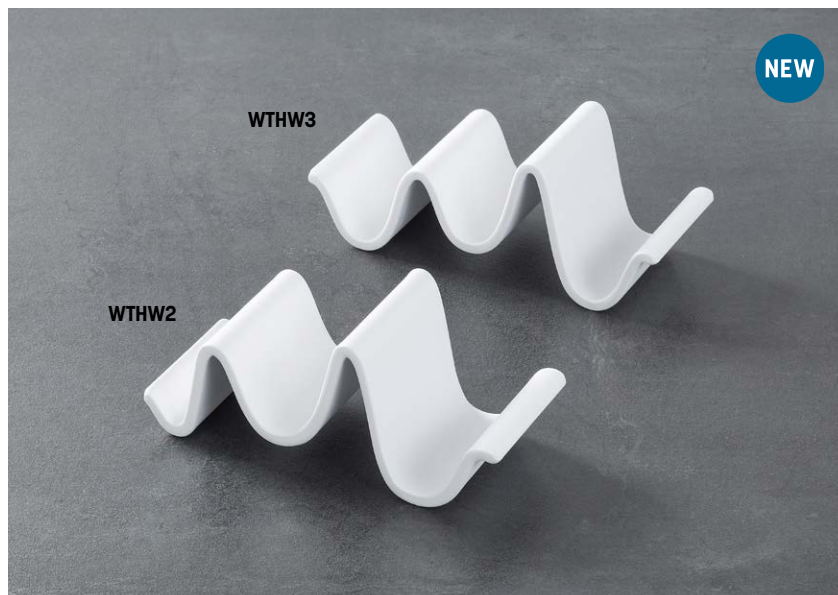

WTHW3

WTHW2

THESE TINY POTS RANGE FROM JUST 4 OZ. TO 24 OZ.

MPL24

MPL8

MPL14

MPL4

MPS22 shown on TRV085 silicone trivet with HAMSC sauce cup and SSSK knife