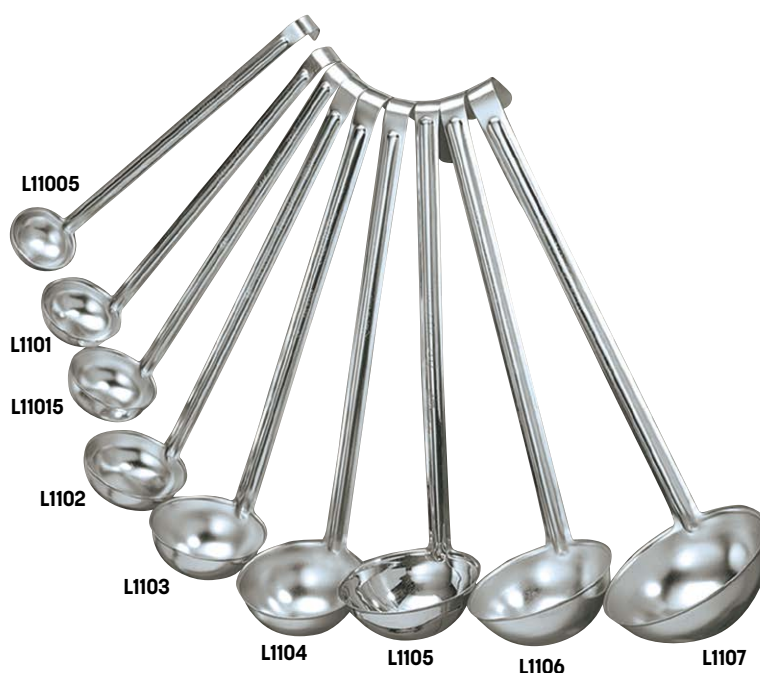

Piano Whips - Sealed

Featuring stainless steel construction, sanitary sealed handles and flexible wire, these are perfect for whisking delicate sauces and batters.

PW10	10" L (25.4 cm)
PW12	12" L (30.5 cm)
PW14	14" L (35.6 cm)
PW16	16" L (40.6 cm)
PW18	18" L (45.7 cm)

One-Piece Ladles

All-purpose stainless steel ladles featuring heavy-gauge construction. Sizes are clearly marked for ease of use.

L11005	½ oz. (14.8 mL) 11" L (27.8 cm) Handle
L1101	1 oz. (29.6 mL) 10 ½" L (26.7 cm) Handle
L11015	1 ½ oz. (44.4 mL) 10 ¾" L (27.3 cm) Handle
L1102	2 oz. (59.1 mL) 10 ¾" L (27.3 cm) Handle
L1103	3 oz. (88.7 mL) 11 ¾" L (29.8 cm) Handle
L1104	4 oz. (118.3 mL) 14" L (35.6 cm) Handle
L1105	5 oz. (147.8 mL) 12 ½" L (31.8 cm) Handle
L1106	6 oz. (177.4 mL) 12 ¾" L (32.4 cm) Handle
L1107	7 oz. (207 mL) 12 ½" L (31.8 cm) Handle
L1108	8 oz. (236.6 mL) 12 ¼" L (31.1 cm) Handle (not shown)
L1112	12 oz. (354.8 mL) 12 ¾" L (32.4 cm) Handle (not shown)

Two-Piece Syrup Ladles

Stainless steel two-piece welded ladles stand up to sticky syrup, fudge, fruit and gravy.

L210	1 oz. (29.6 mL) 7" L (17.8 cm) Handle
L215	1 ½ oz. (44 mL) 7" L (17.8 cm) Handle
L220	2 oz. (59.1 mL) 7" L (17.8 cm) Handle