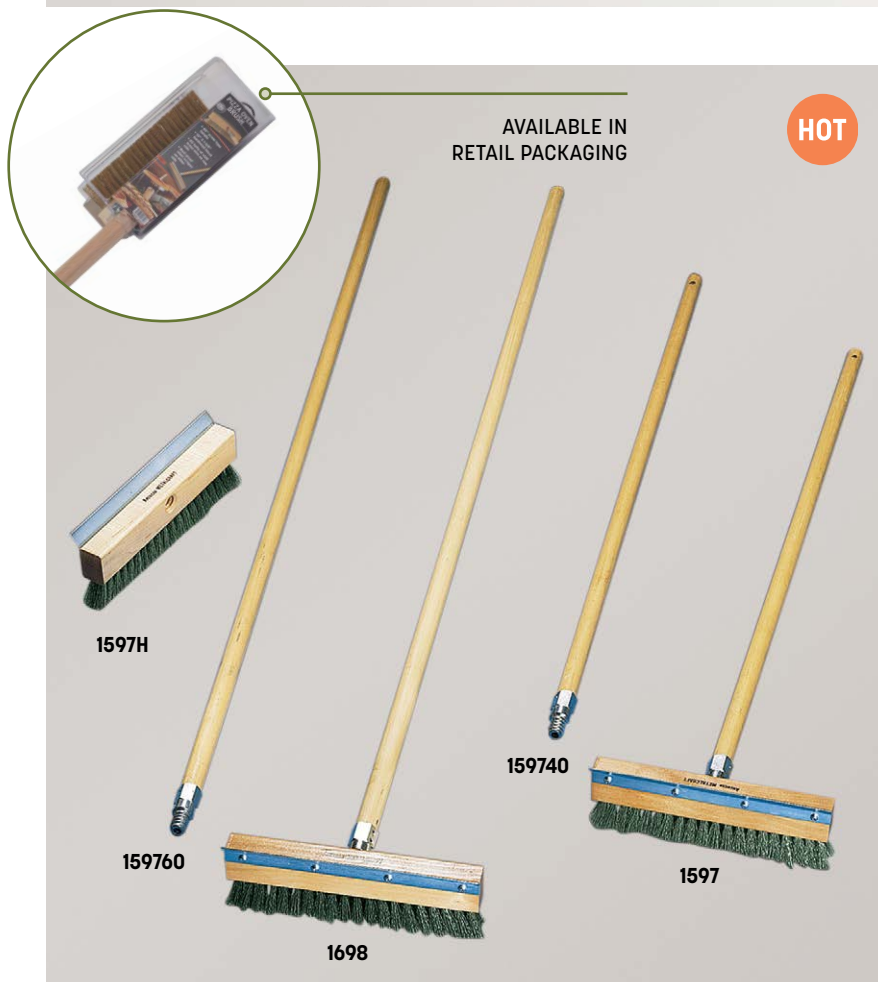

Pizza Oven Brush with Brass Bristles and Steel Scraper

Heavily filled (92 tufts) stiff brass wire on one side and a rust-proof steel scraper on the other. Screw-on handle with extra-strong die cast aluminum threaded tip for easy attachment to 10" x 1 1/2" (25.4 x 3.8 cm) hardwood block.

- **1597** Complete Brush and 40" Handle (101.6 cm)
- **1698** Complete Brush and 60" Handle (152.4 cm)
- **1597H** Replacement Brush Only
- **159740** Handle Only 40" (101.6 cm)
- **159760** Handle Only 60" (152.4 cm)