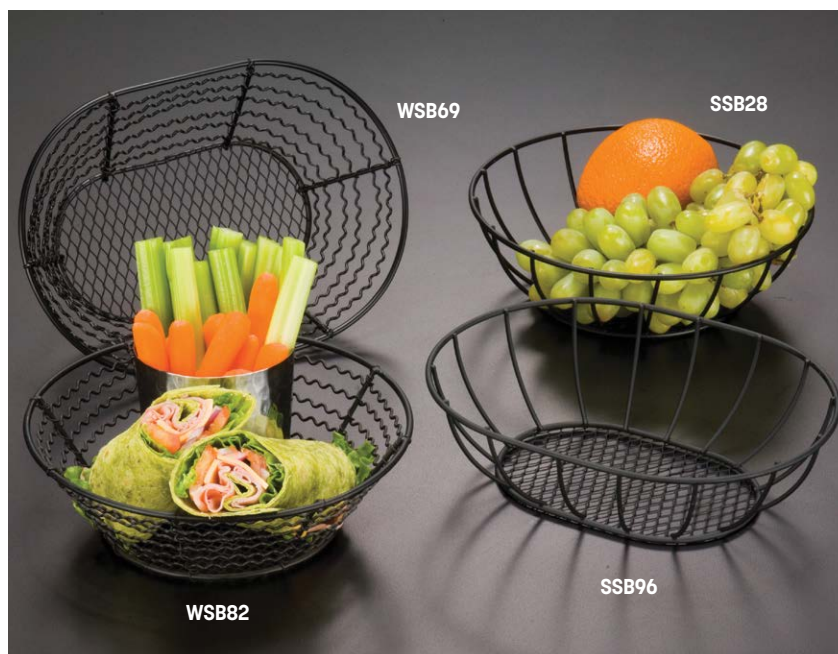

Go-Go Baskets

These baskets are great for serving bread and rolls at smaller table settings. They're also perfect for burgers and sandwiches.

- WCW69** Silver Oval
9" L x 6" W x 3" H
(22.9 x 15.2 x 7.6 cm)
- WCW81** Silver Round
8" Dia. x 2 7/8" H
(20.3 x 7.3 cm)
- WBW96** Black Oval
9" L x 6" W x 3" H
(22.9 x 15.2 x 7.6 cm)
- WBW80** Black Round
8" Dia. x 2 7/8" H
(20.3 x 7.3 cm)