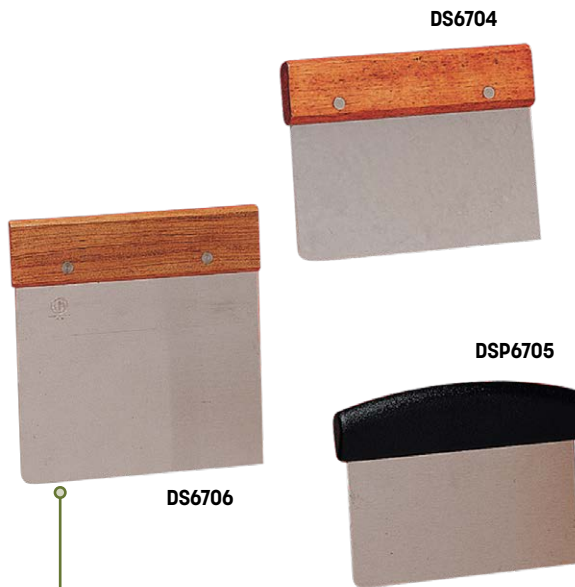

Dough Cutters and Scrapers

Rounded corners will not scratch or damage trays.

- DS6704** Wood-Handled
6" L x 4 3/8" H (15.2 x 11.1 cm)
- DS6706** Wood-Handled
6" L x 6" H (15.2 x 15.2 cm)
- DSP6705** Plastic-Handled
6 3/8" L x 4 1/2" H (16.2 x 11.4 cm)