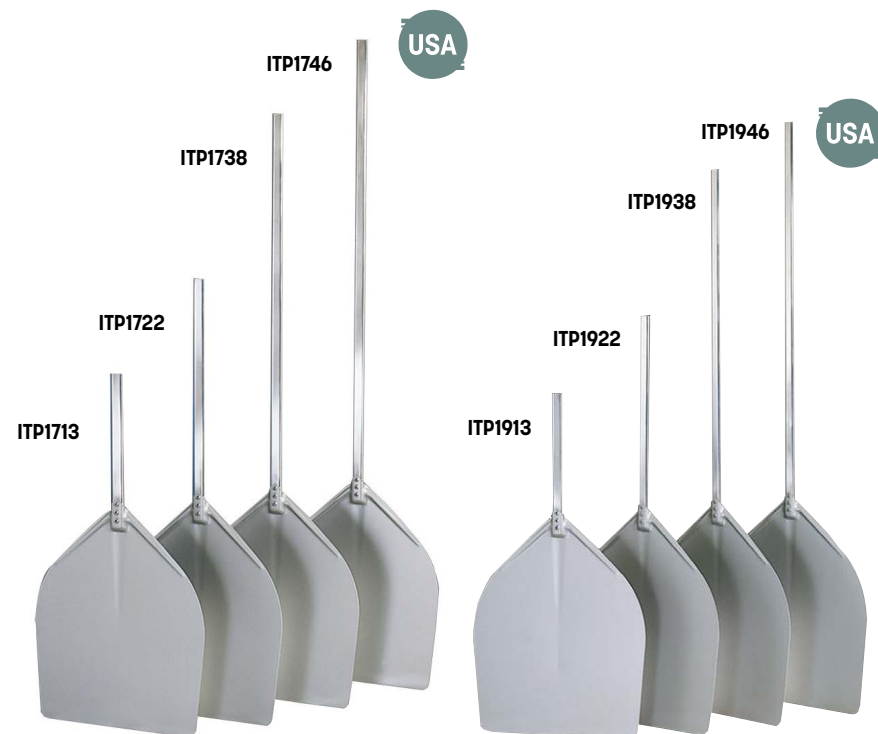

Deluxe Small All-Aluminum Peels

12" (30.5 cm) Square Blade

ITP1213	27" Overall (68.6 cm)
ITP1222	37" Overall (94 cm)
ITP1238	52" Overall (132.1 cm)
ITP1246	60" Overall (152.4 cm)

Deluxe Medium All-Aluminum Peels

14 1/2" (36.8 cm) Square Blade

ITP1413	30" Overall (76.2 cm)
ITP1422	39" Overall (99.1 cm)
ITP1438	55 1/2" Overall (141 cm)
ITP1446	63 1/2" Overall (161.3 cm)

Deluxe Large All-Aluminum Peels

17 1/2" x 18 1/2" (44.5 x 47 cm) Blade

ITP1713	34" Overall (86.4 cm)
ITP1722	43" Overall (109.2 cm)
ITP1738	59 1/2" Overall (151.1 cm)
ITP1746	68" Overall (172.7 cm)

Deluxe Extra Large All-Aluminum Peels

19 1/2" x 21" (49.5 x 53.3 cm) Blade

ITP1913	37" Overall (94 cm)
ITP1922	45 1/2" Overall (115.6 cm)
ITP1938	62" Overall (157.5 cm)
ITP1946	67 3/4" Overall (172.1 cm)