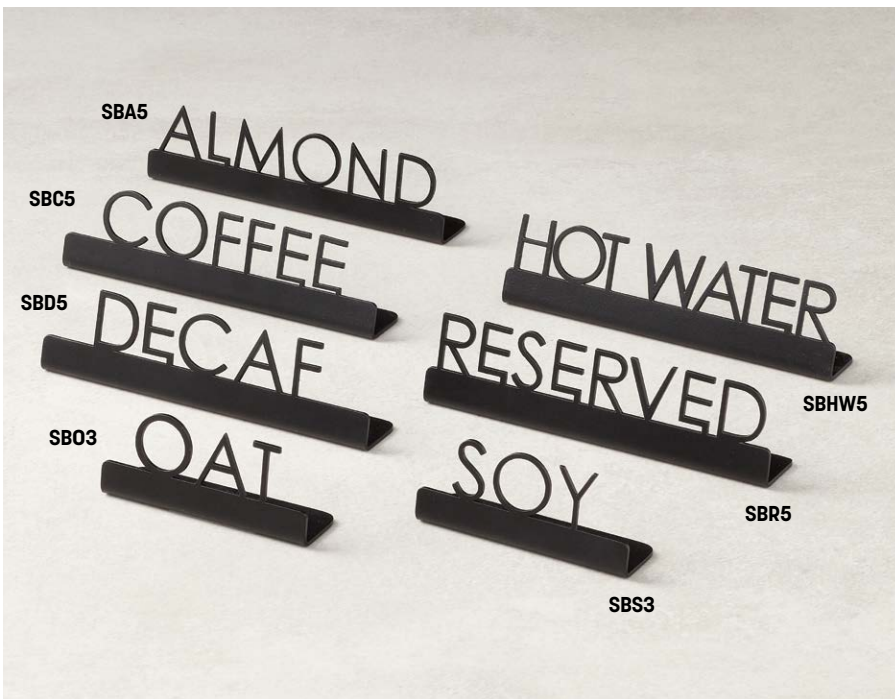

ATHB14 Tub, 16 ¼ qt. (15.4 L)
19" L x 14 ¼" W x 8 ⅝" H
(48.3 x 36.2 x 21.3 cm)

Laser Cut Signs

Simple and sleek, these on-trend signs point your customers to where they need to go. They come in multiple colors, so you can pick the ideal shade for your display.