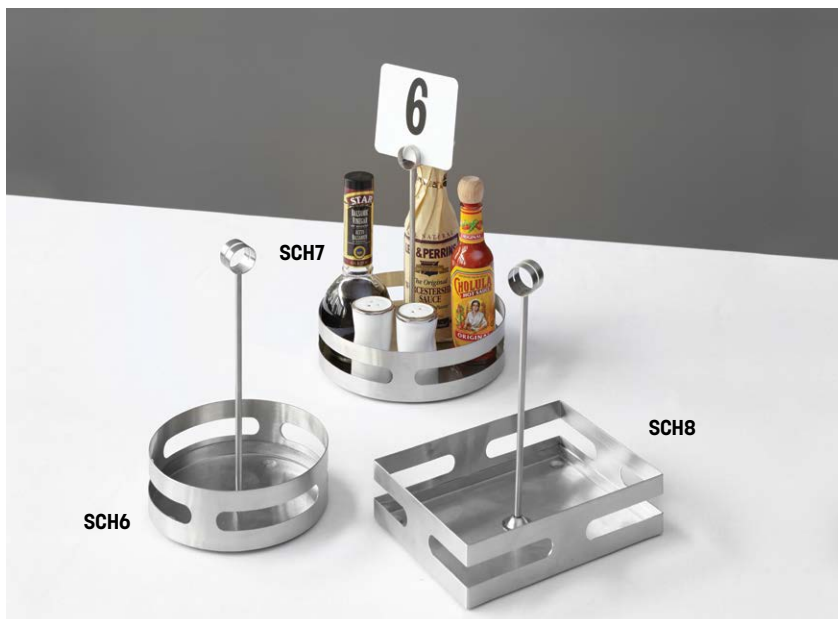

NEW

Iron & Oar Condiment Racks NEW 🌿 🔩

The Iron & Oar Collection pairs sleek black iron with warm wood for a look that's both rustic and sophisticated. Compact yet impactful, these caddies add depth and character to every tabletop.

- **WHCR8** Condiment Rack
  8" L x 6" W x 9" H
  (20.3 x 15.2 x 22.9 cm)
- **WHCRS** Condiment Rack
  8 ½" Sq. x 4" H
  (21.6 x 10.2 cm)
- **WHCR6** Shaker Rack
  6" L x 3" W x 9" H
  (15.2 x 7.6 x 22.9 cm)
- **WHFC6** Flight Caddy
  5 ⅞" Sq. x 9" H
  (14.9 x 22.9 cm)

Contemporary Condiment Racks ☰

These brushed stainless steel and black condiment holders feature a laser-cut design for a modern, upscale look.

Stainless Steel

- **SCH6** 6 ¼" Dia. x 9 ¼" H
  (15.9 x 23.5 cm)
- **SCH7** 7 ¾" Dia. x 9 ½" H
  (19.7 x 24.1 cm)
- **SCH8** 8" L x 5 ⅞" W x 9 ½" H
  (20.3 x 14.9 x 24.1 cm)

Black 🌿

- **SCHB6** 6 ¼" Dia. x 9 ¼" H
  (15.9 x 23.5 cm)
- **SCHB7** 7 ¾" Dia. x 9 ½" H
  (19.7 x 24.1 cm)
- **SCHB8** 8" L x 5 ⅞" W x 9 ½" H
  (20.3 x 14.9 x 24.1 cm)