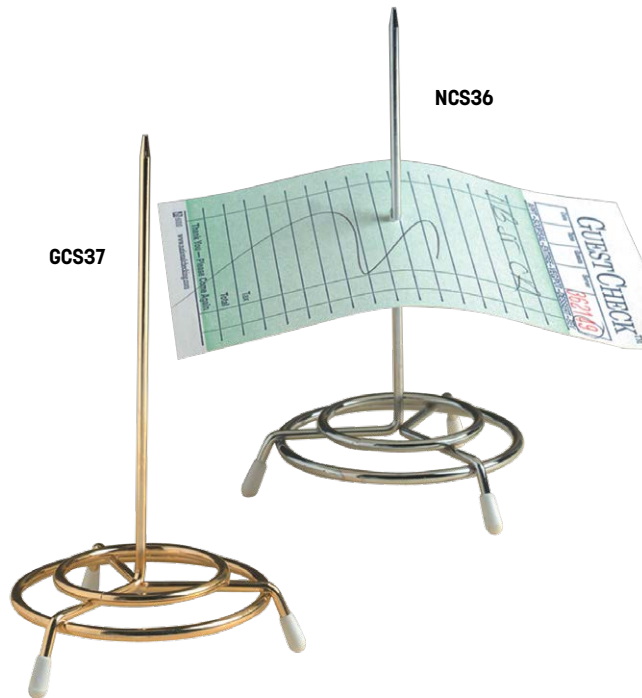

Hand-Crank Cheese Graters

Choose between two easy-to-use graters. The plastic model comes with interchangeable stainless steel cylinders for thin strips, medium grating or fine grating. The stylish stainless steel model comes with one cylinder.

PCG9 Plastic
7 3/4" L x 2 5/8" W x 3 1/2" H
(19.7 x 6.7 x 8.9 cm)

SCG8 Stainless Steel
8 5/8" L x 3 5/8" W x 2 7/8" H
(21.9 x 9.2 x 7.3 cm)

Call Bell

A real humdinger in nickel-plated stainless steel with a black base.

CB338 3 3/8" Dia. (8.6 cm)

Check Spindles

Keep used checks in one spot with these classic, retro spindles featuring your choice of metallic plating.

GCS37 Brass-Plated
3" Dia. x 6" H (7.6 x 15.2 cm)

NCS36 Nickel-Plated
3" Dia. x 6" H (7.6 x 15.2 cm)